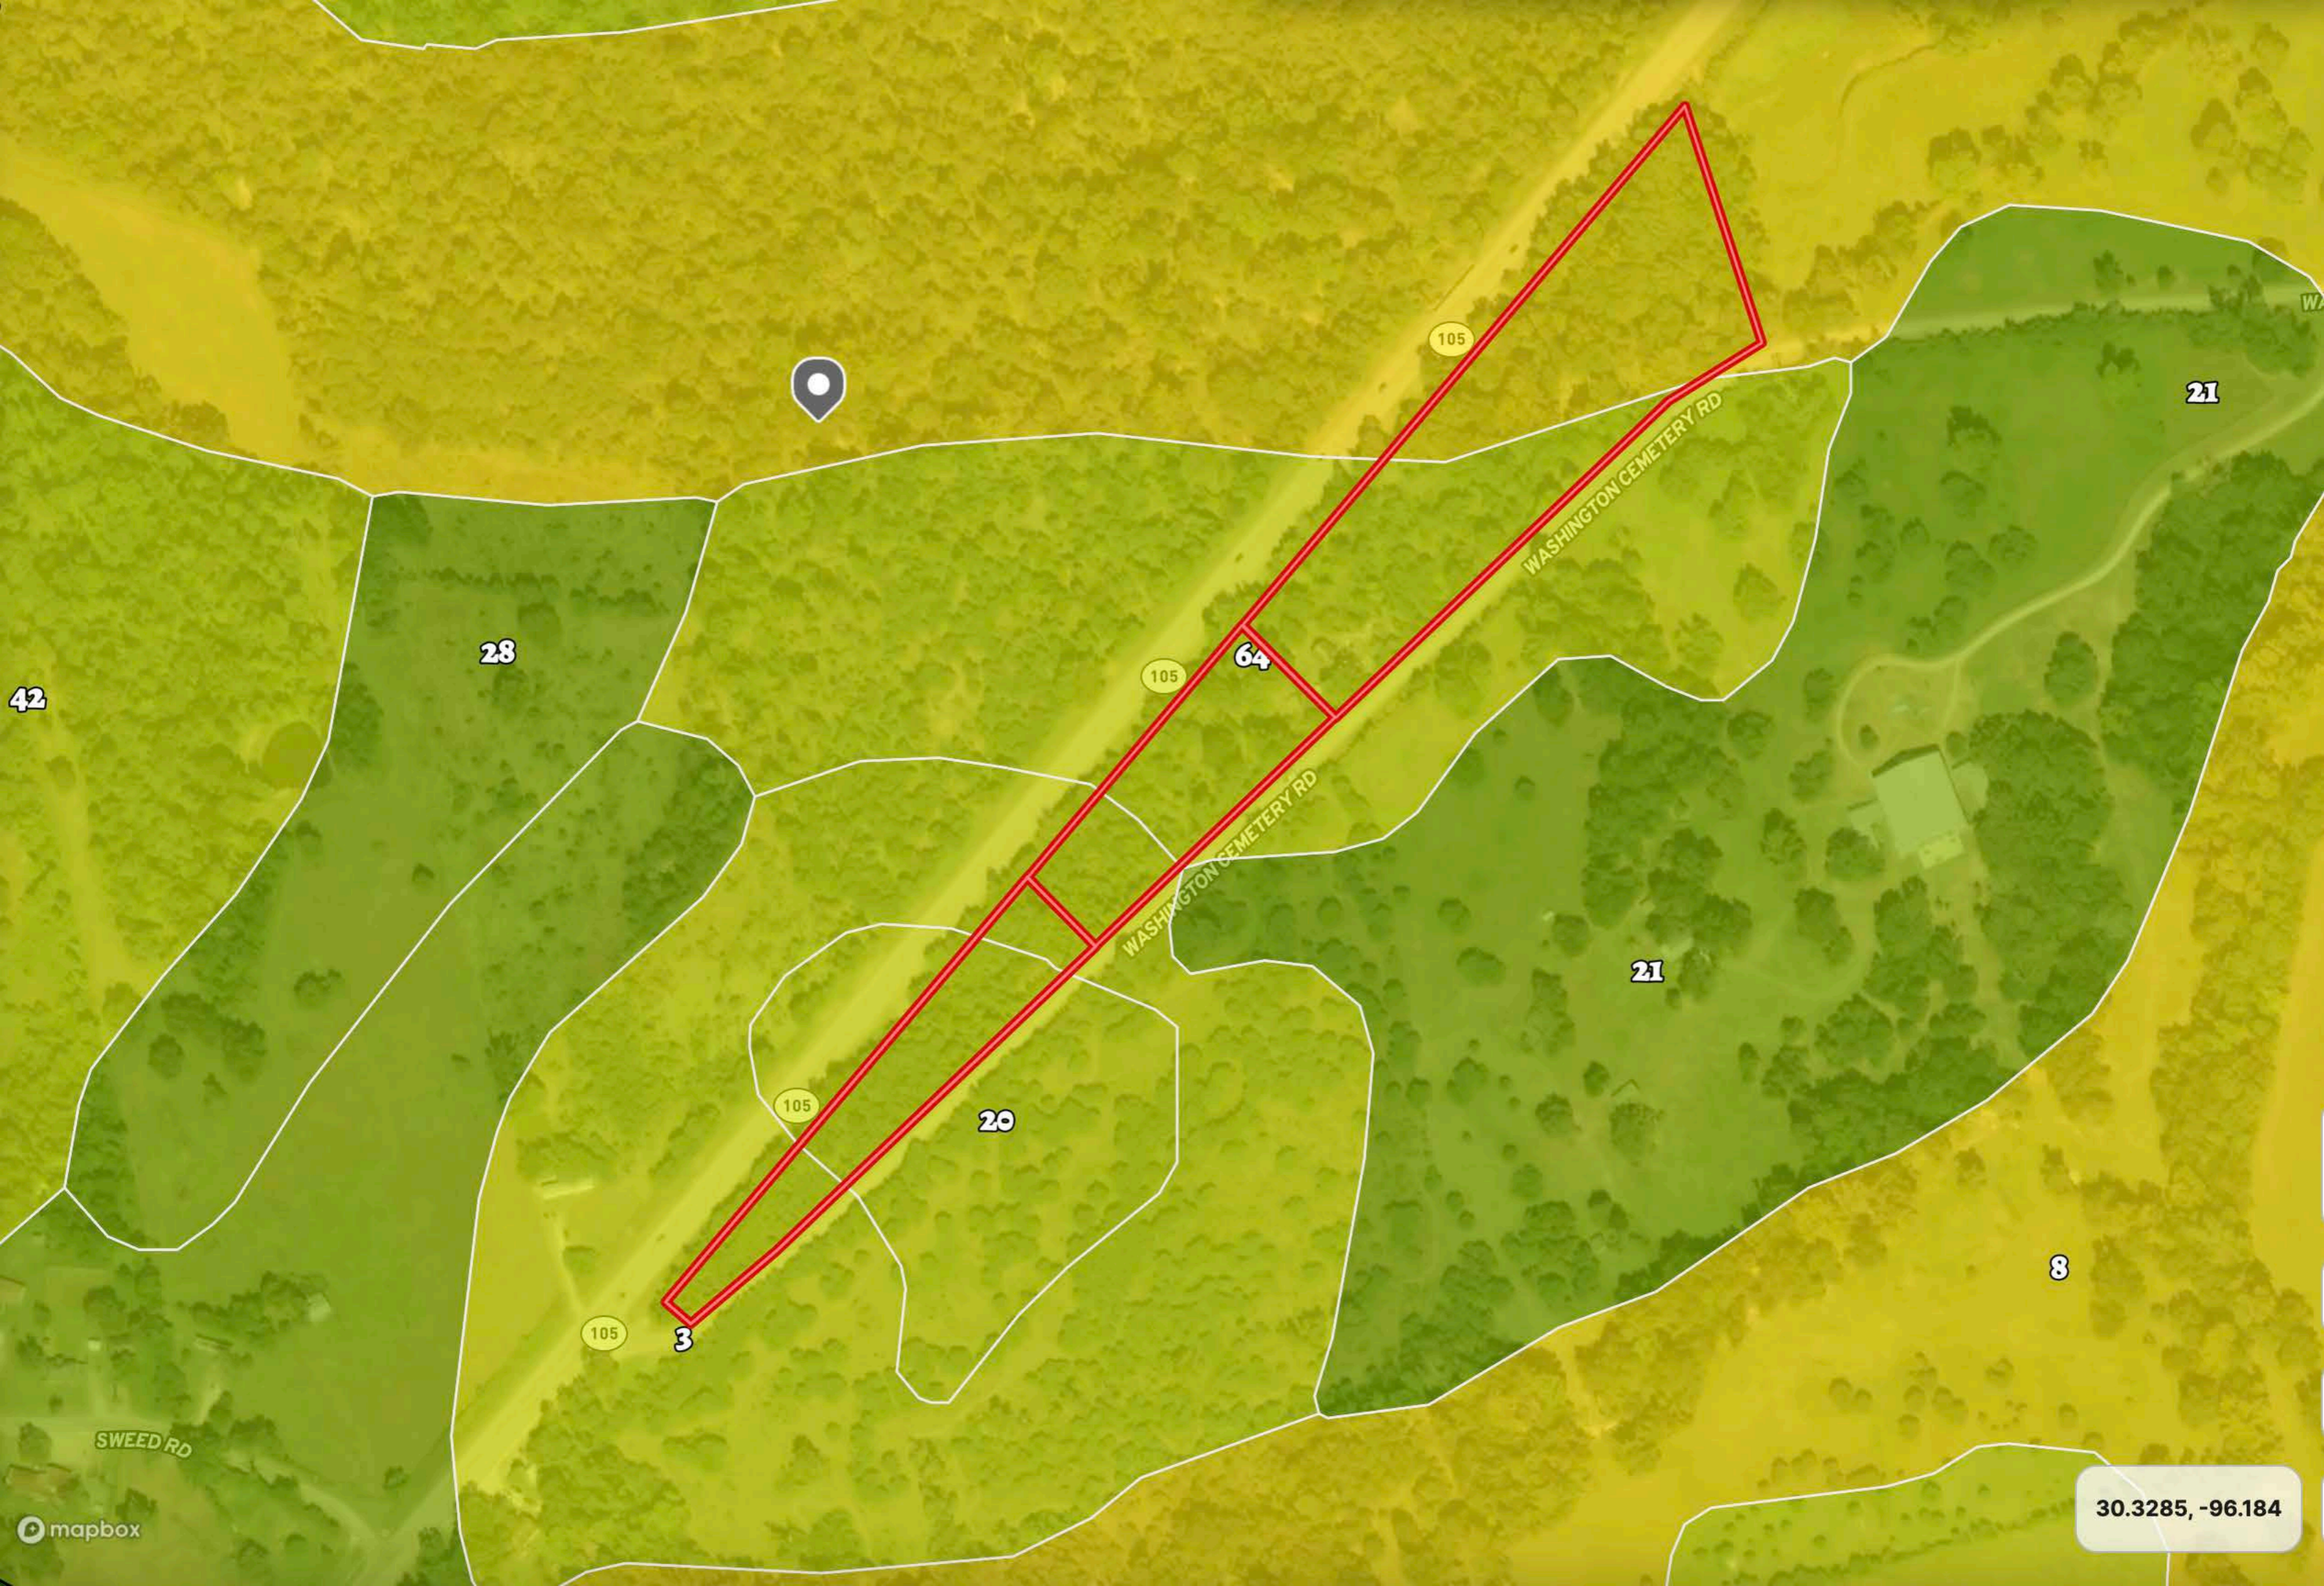

30.33, -96.1818

42

28

3

105

20

64

105

21

8

21

105

SWEED RD

WASHINGTON CEMETERY RD

WASHINGTON CEMETERY RD

30.3285, -96.184