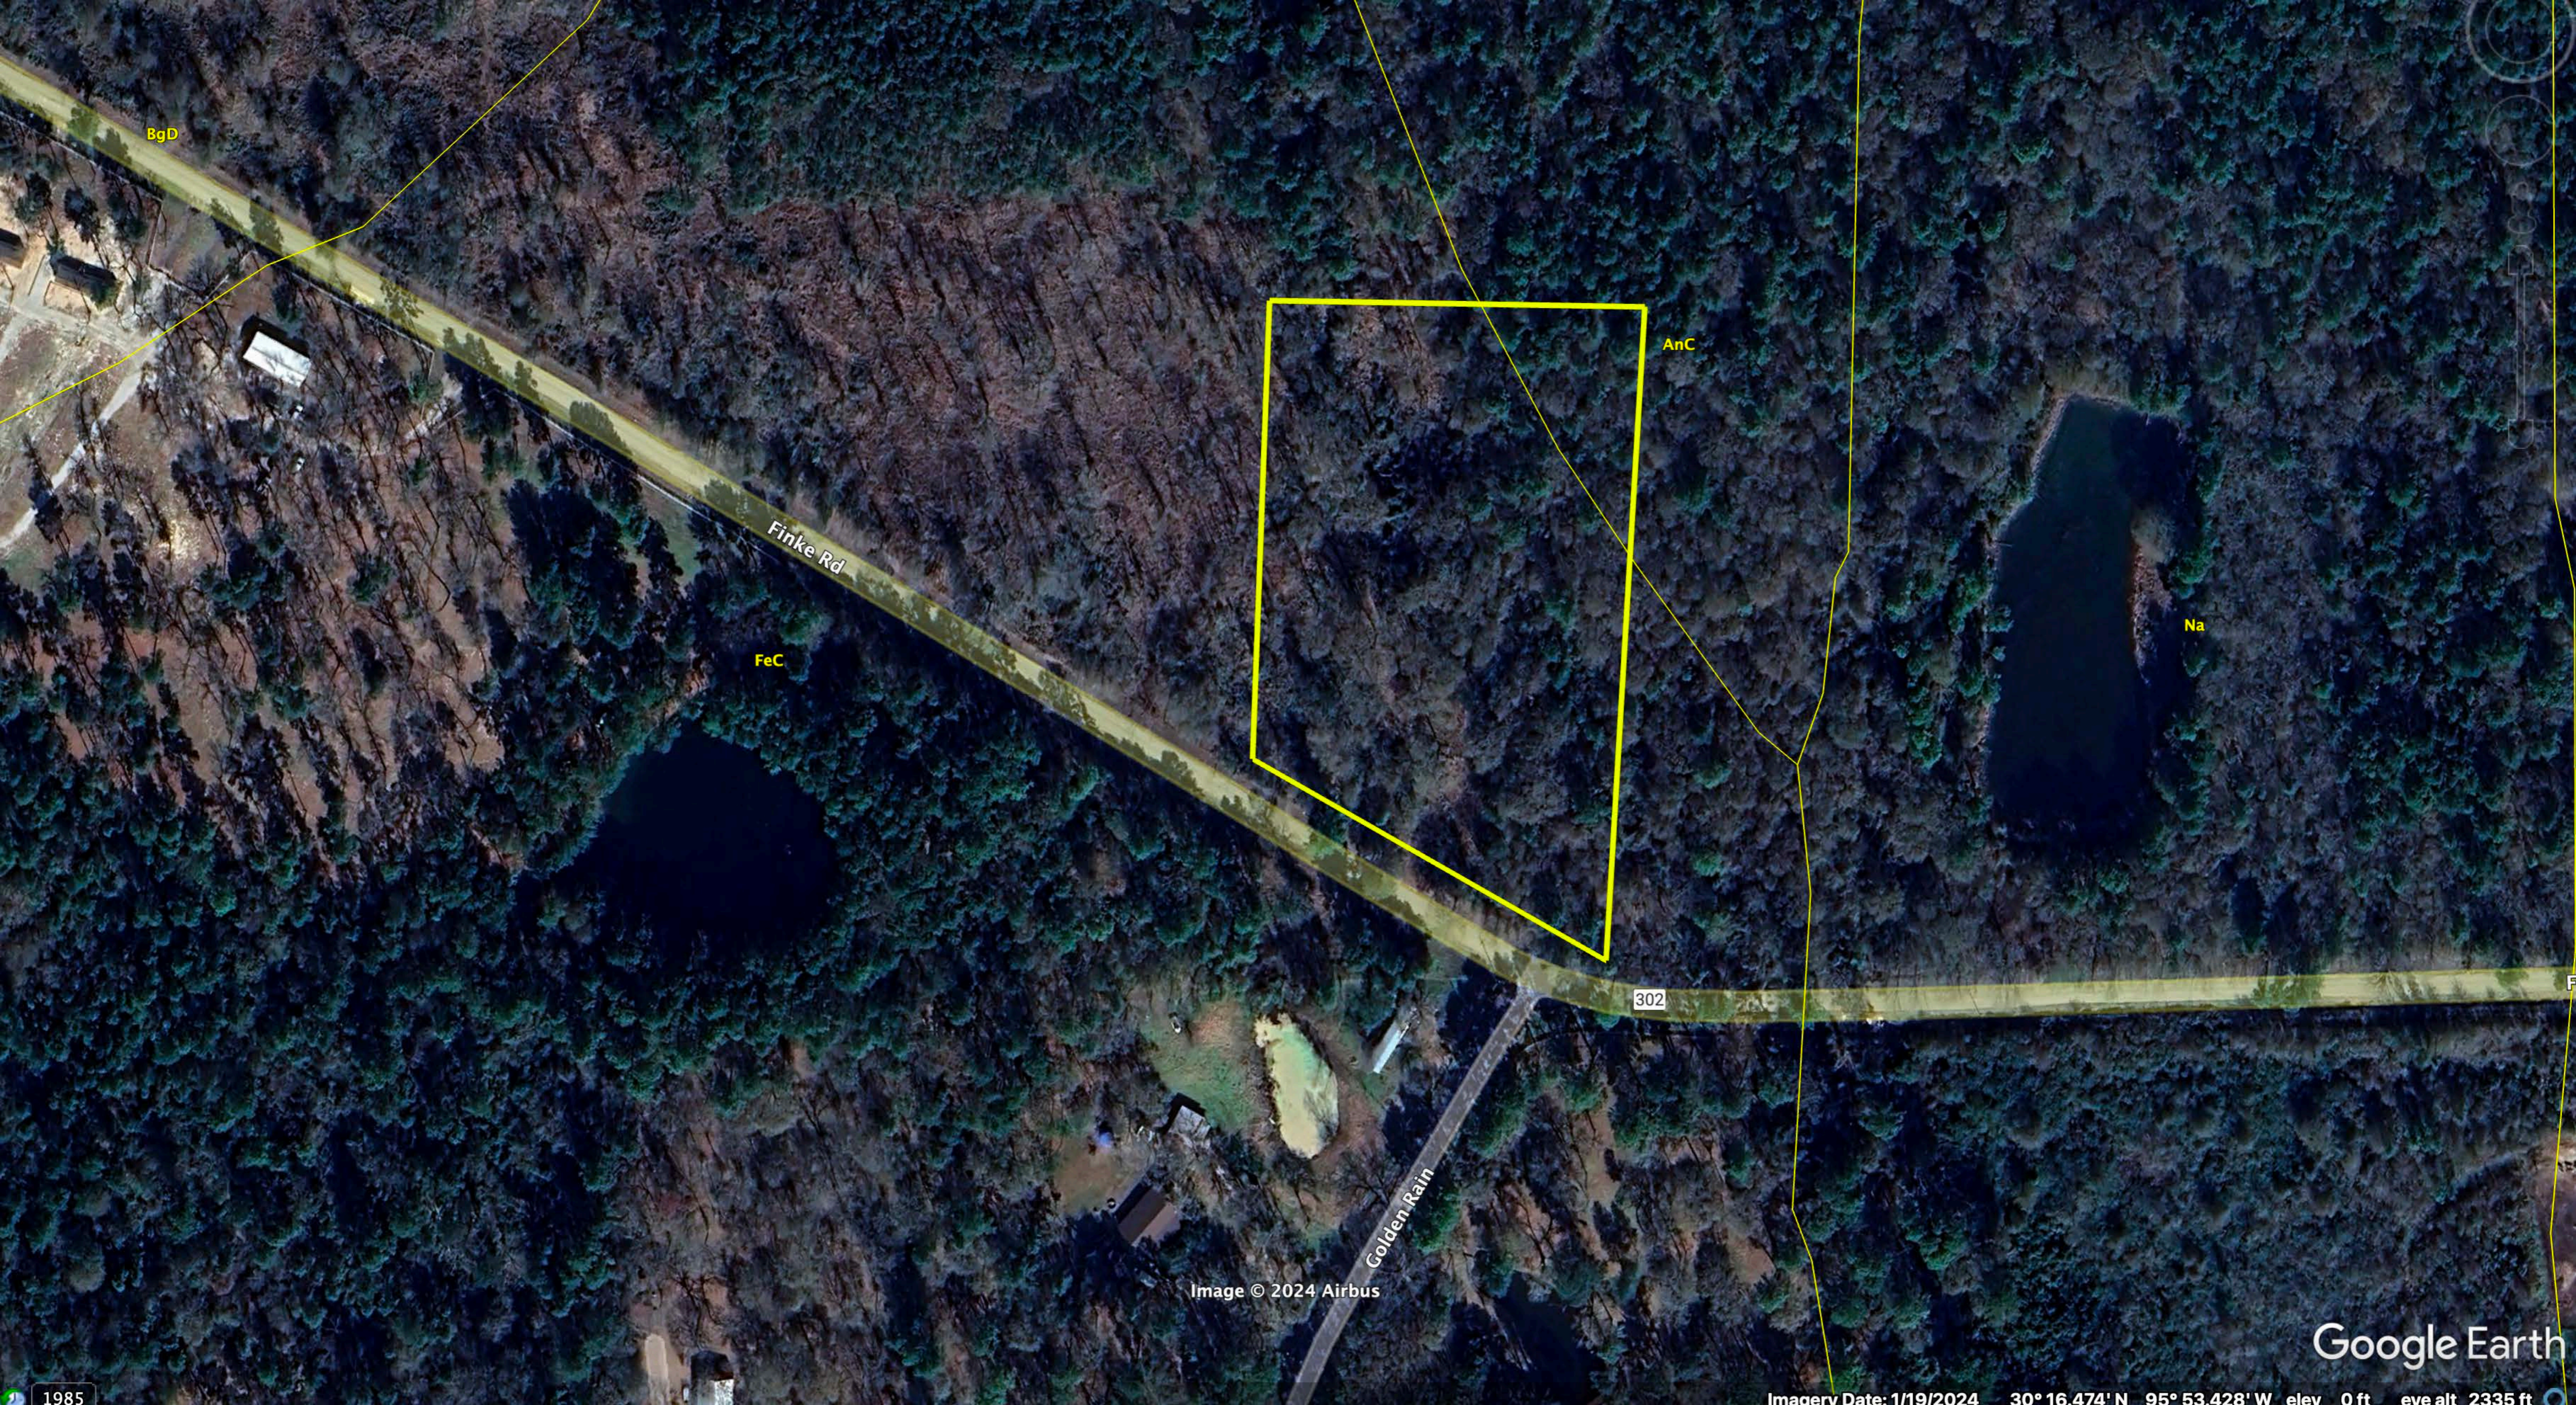

Finke Rd

302

Finke Rd

302

Image © 2024 Airbus

Google Earth

1985

Imagery Date: 1/19/2024 30° 16.431' N 95° 53.165' W elev 0 ft eye alt 1262 ft

BgD

Finke Rd

FeC

AnC

Na

302

Golden Rain

Image © 2024 Airbus

Google Earth

1985

Imagery Date: 1/19/2024 30° 16.474' N 95° 53.428' W elev 0 ft eye alt 2335 ft

329

sk Ln

Deer Creek Ln

Finke Rd

Deer Creek Ln

Deer Creek Ln

302

Finke Rd

Image © 2024 Airbus

302

Google Earth
Earth Point

1985

Imagery Date: 1/19/2024 30°16.517' N 95°53.595' W elev 0ft eye alt 3400ft