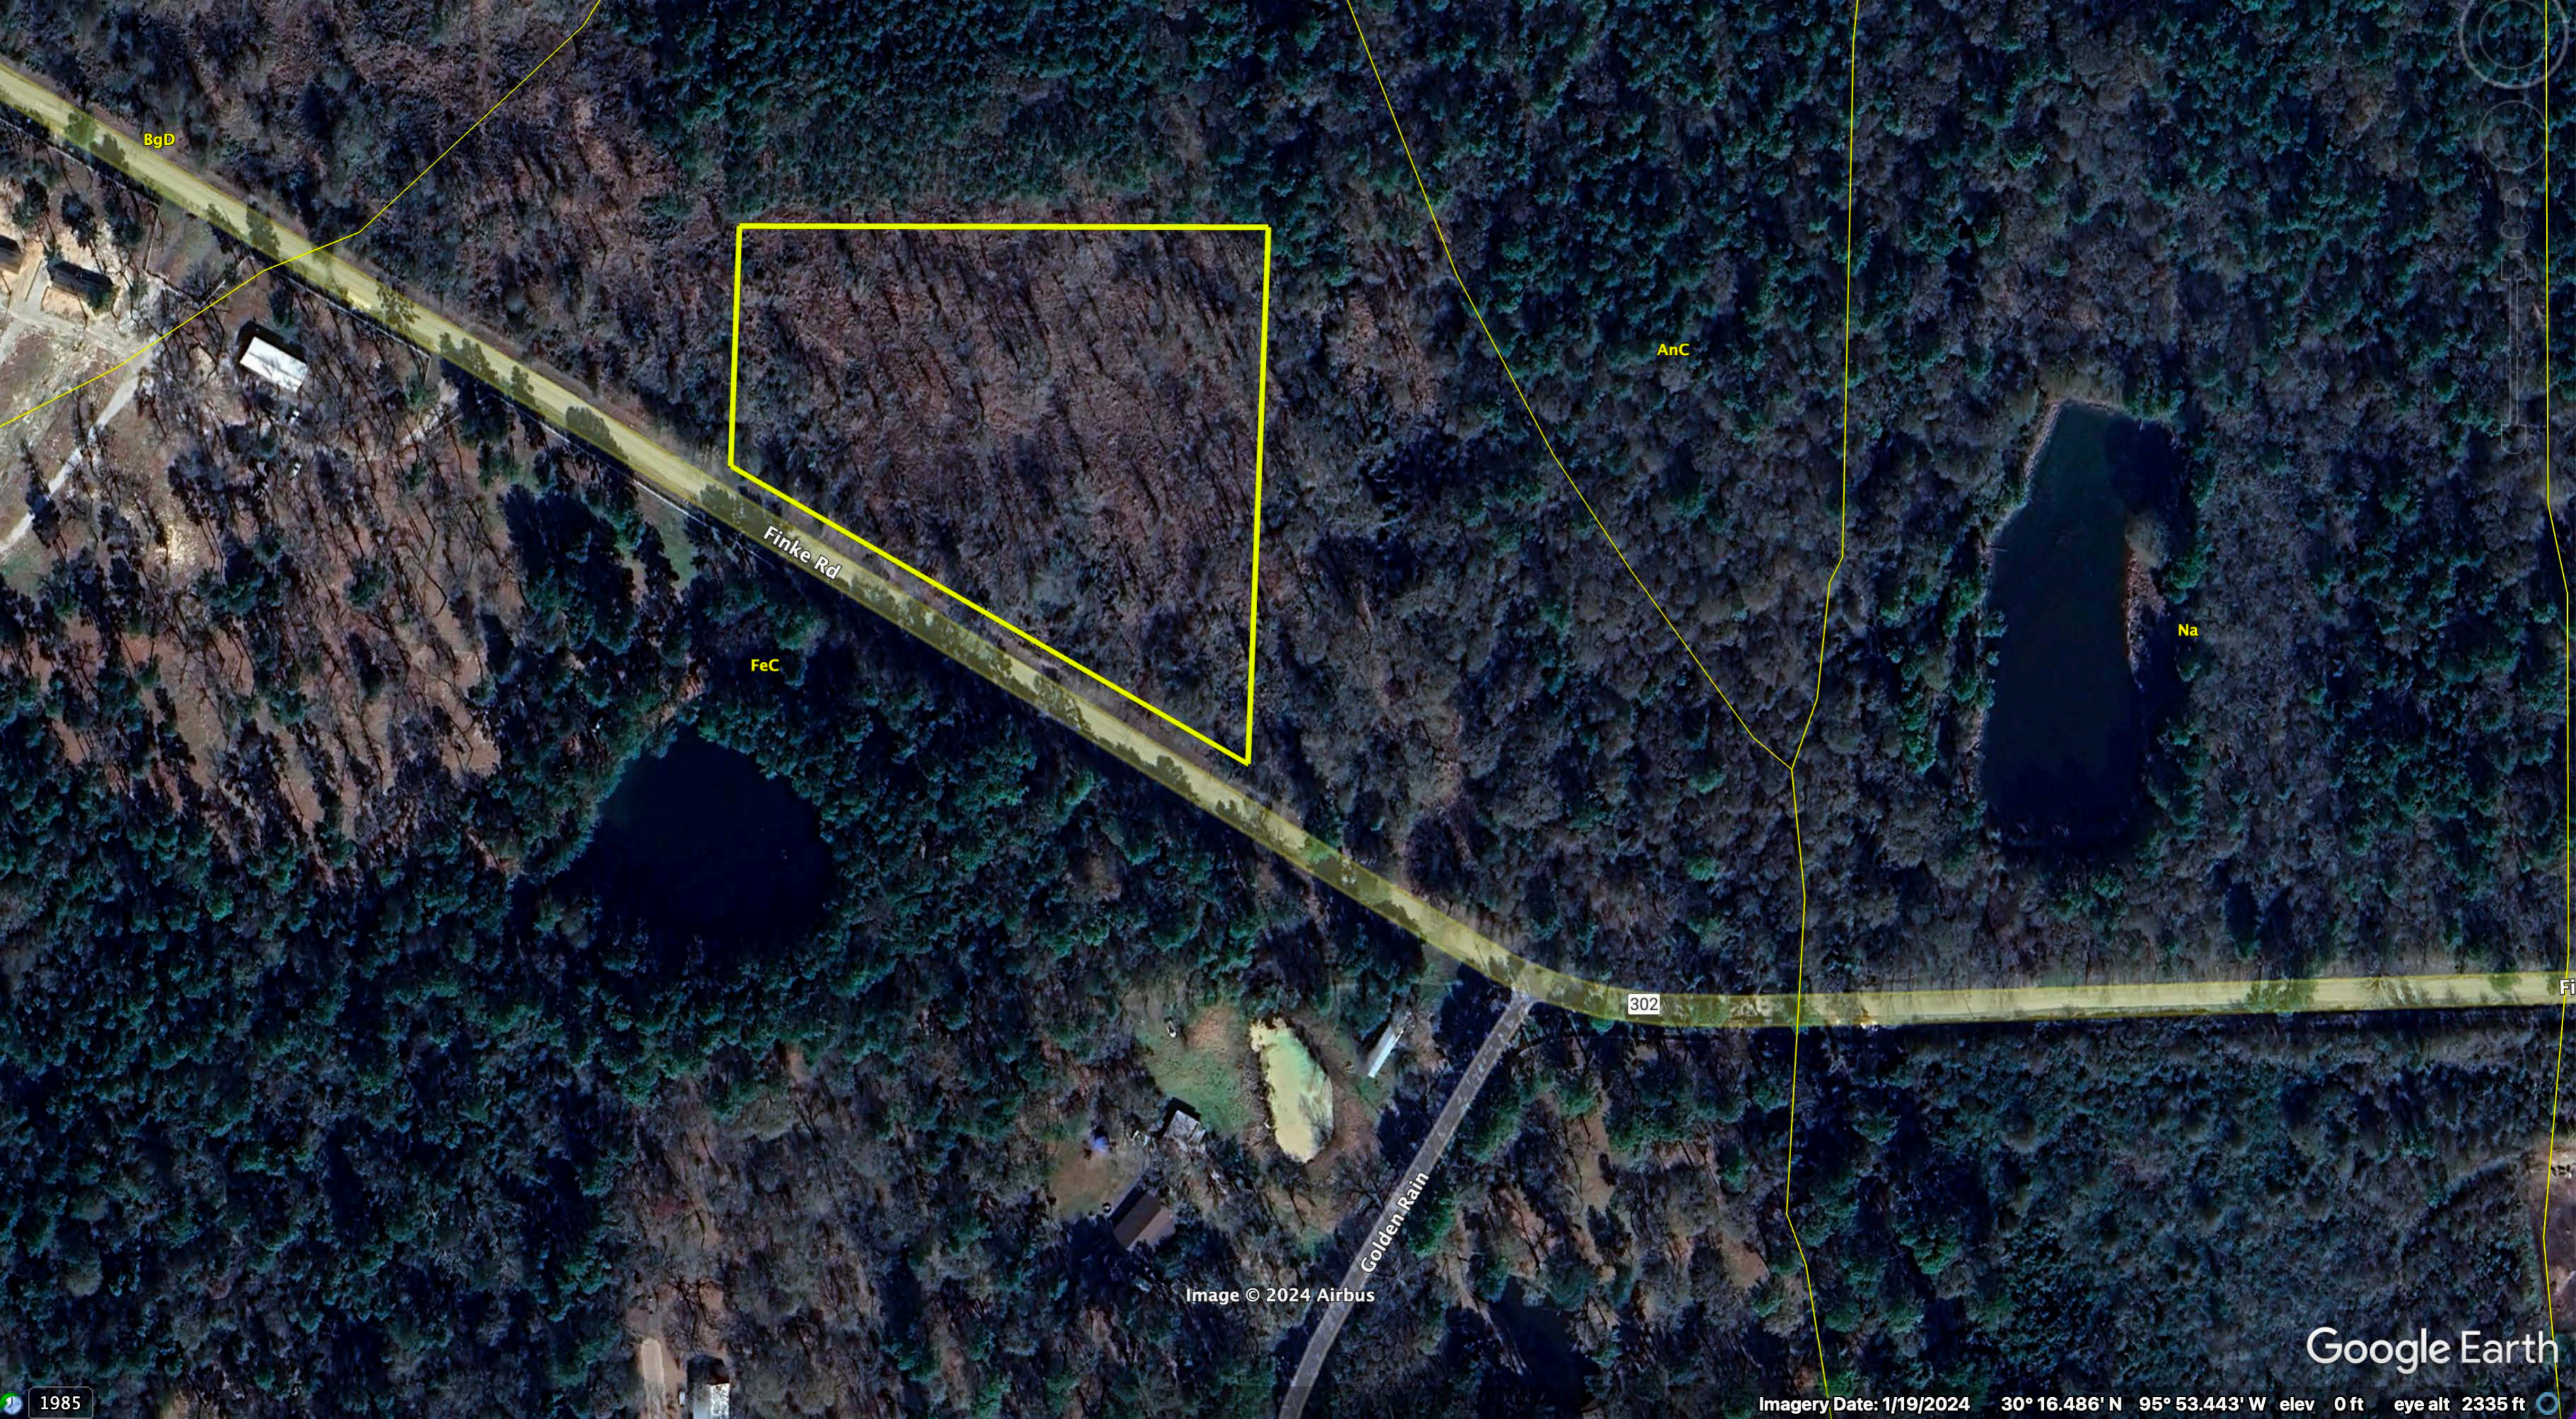

302

Finke Rd

302

Image © 2024 Airbus

Google Earth

Imagery Date: 1/19/2024 30° 16.429' N 95° 53.338' W elev 0 ft eye alt 1428 ft

1985

BgD

Finke Rd

FeC

AnC

Na

Golden Rain

302

Image © 2024 Airbus

Google Earth

Imagery Date: 1/19/2024 30° 16.486' N 95° 53.443' W elev 0 ft eye alt 2335 ft

1985

Finke Rd

Deer Creek Ln Deer Creek Ln

302

Deer Creek Ln

ak Ln

329

Finke Rd

Image © 2024 Airbus

302

Google Earth  
Earth Point

1985

Imagery Date: 1/19/2024 30° 16.482' N 95° 53.613' W elev 0ft eye alt 3400ft