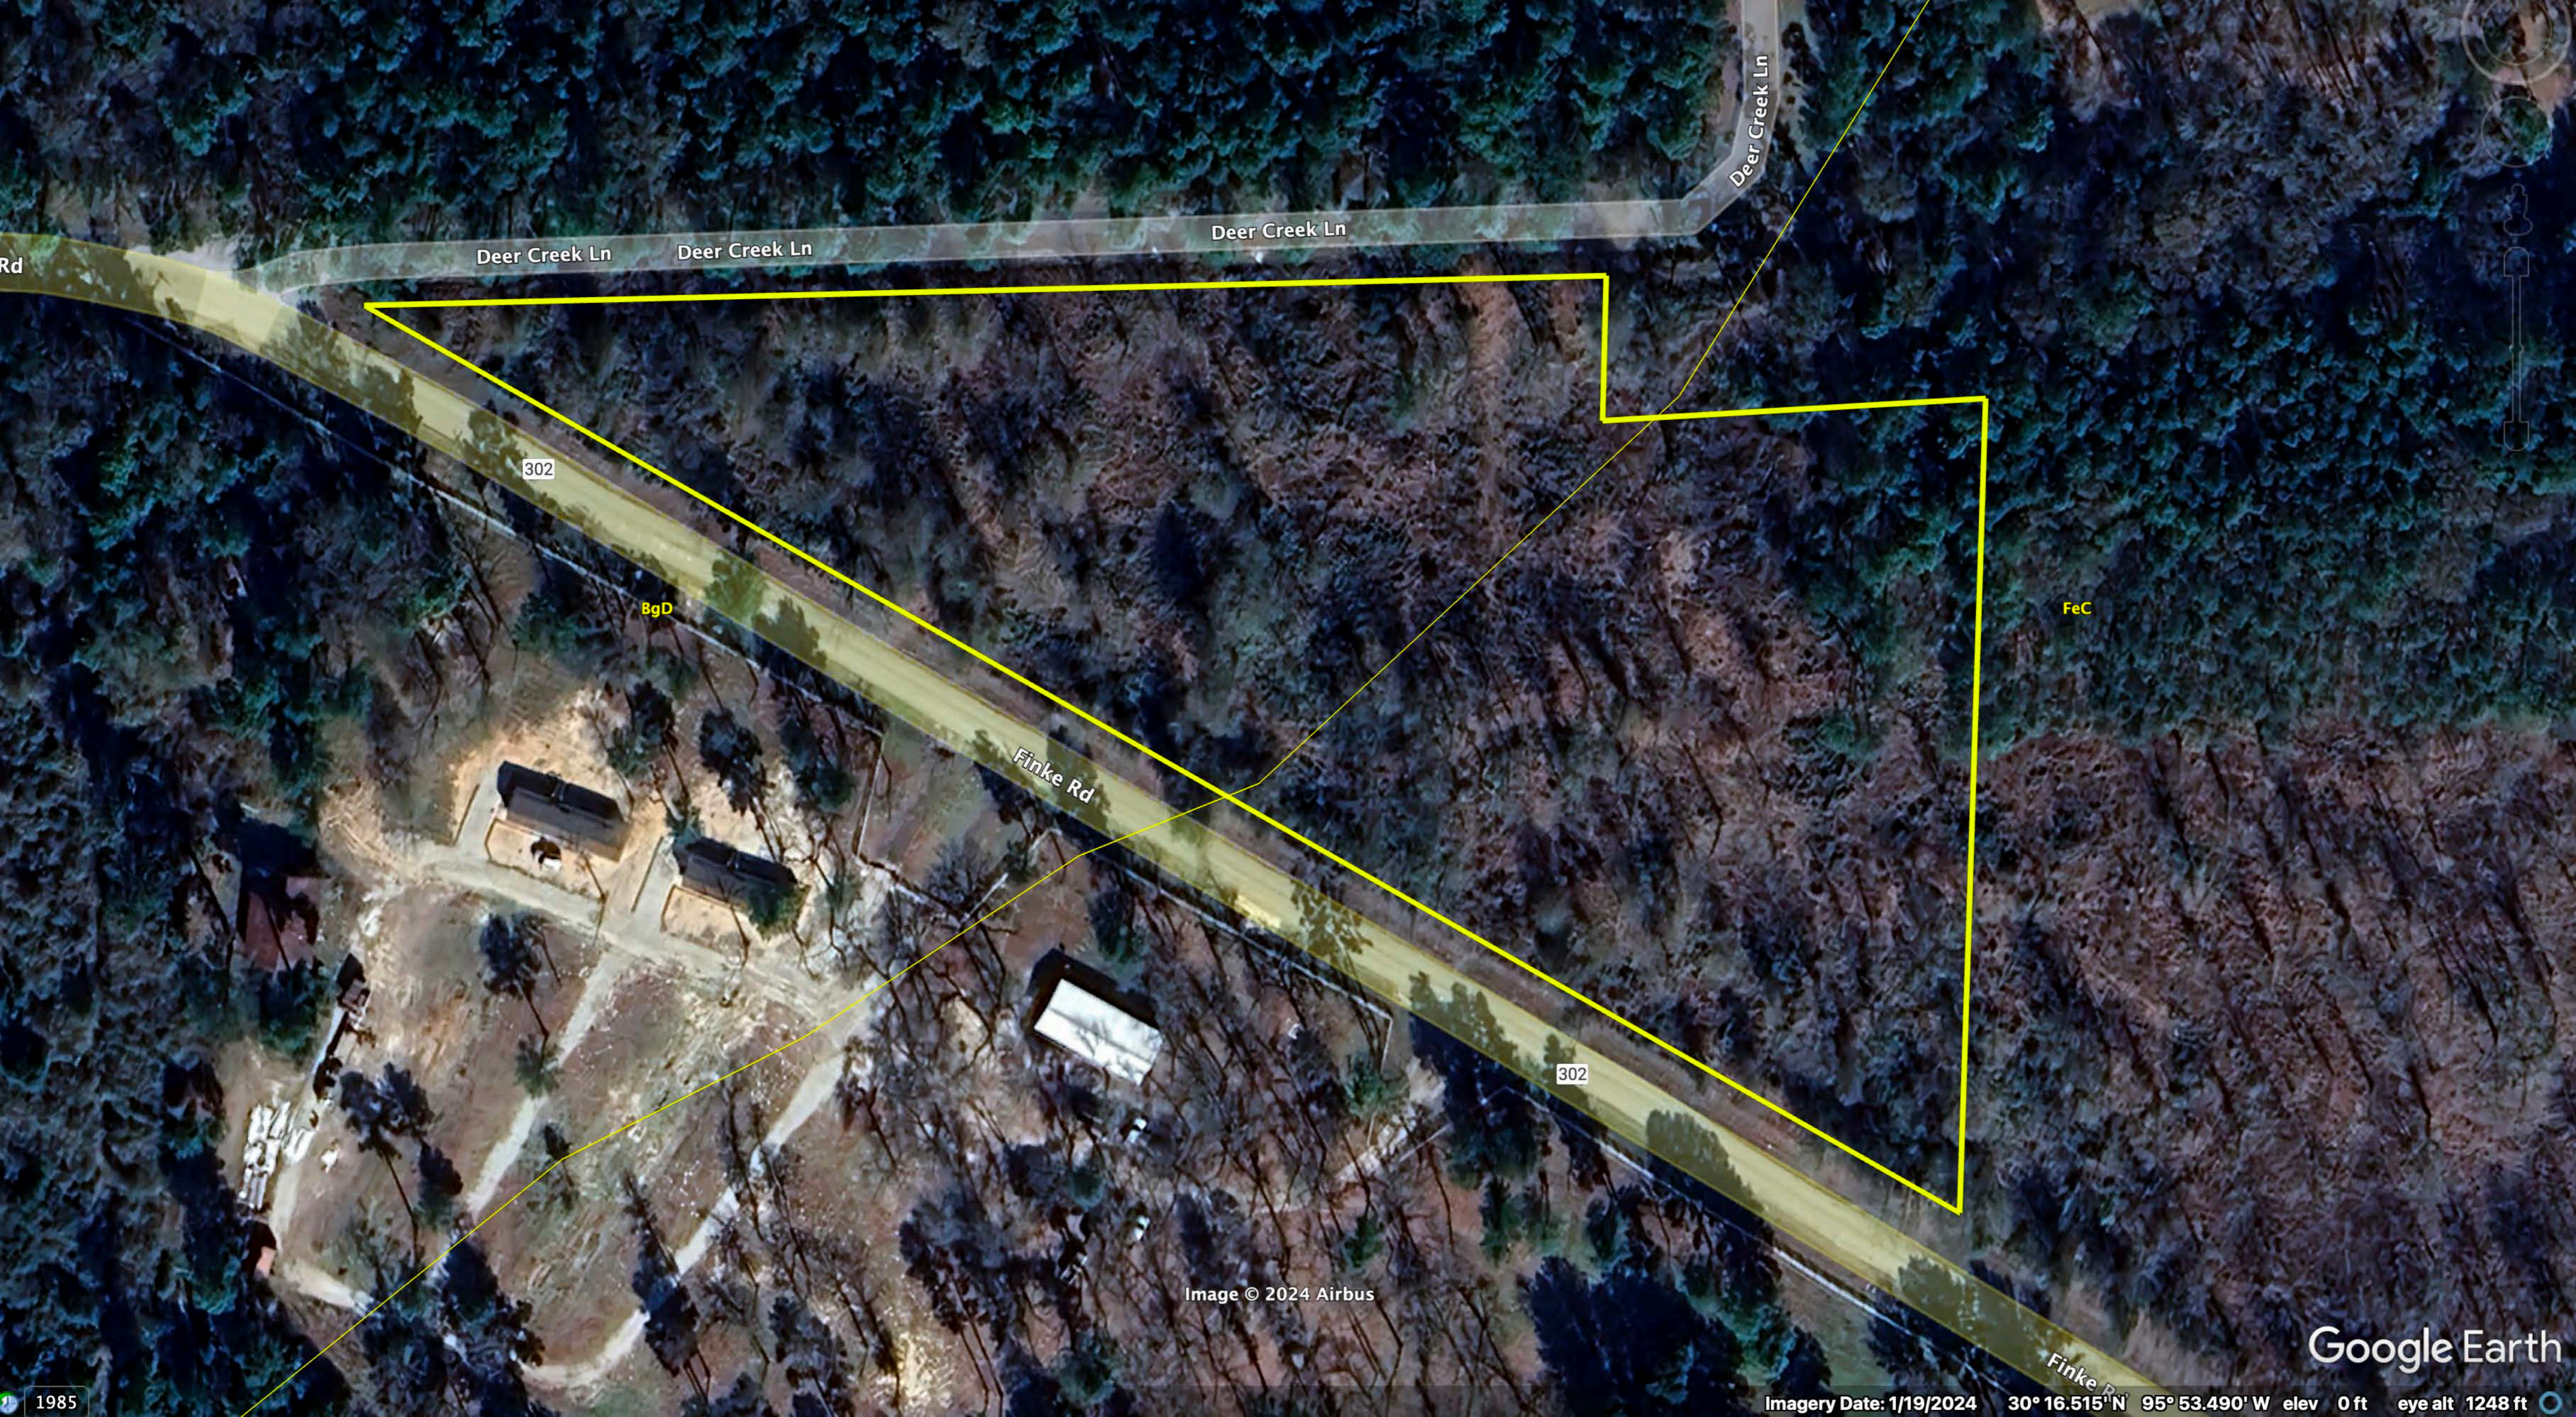

Deer Creek Ln

Deer Creek Ln

Deer Creek Ln

Deer Creek Ln

Rd

302

Finke Rd

302

Finke Rd

Image © 2024 Airbus

Google Earth

1985

Imagery Date: 1/19/2024 30° 16.470' N 95° 53.498' W elev 0 ft eye alt 1248 ft

Deer Creek Ln

Deer Creek Ln

Deer Creek Ln

Image © 2024 Airbus

Google Earth

Imagery Date: 1/19/2024 30° 16.515' N 95° 53.490' W elev 0 ft eye alt 1248 ft

1985

329

Deer Creek Ln

Finke Rd

Deer Creek Ln Deer Creek Ln

302

Finke Rd

Image © 2024 Airbus

302

Google Earth  
Earth Point

1985

Imagery Date: 1/19/2024 30°16.579' N 95°53.621' W elev 0 ft eye alt 3400 ft