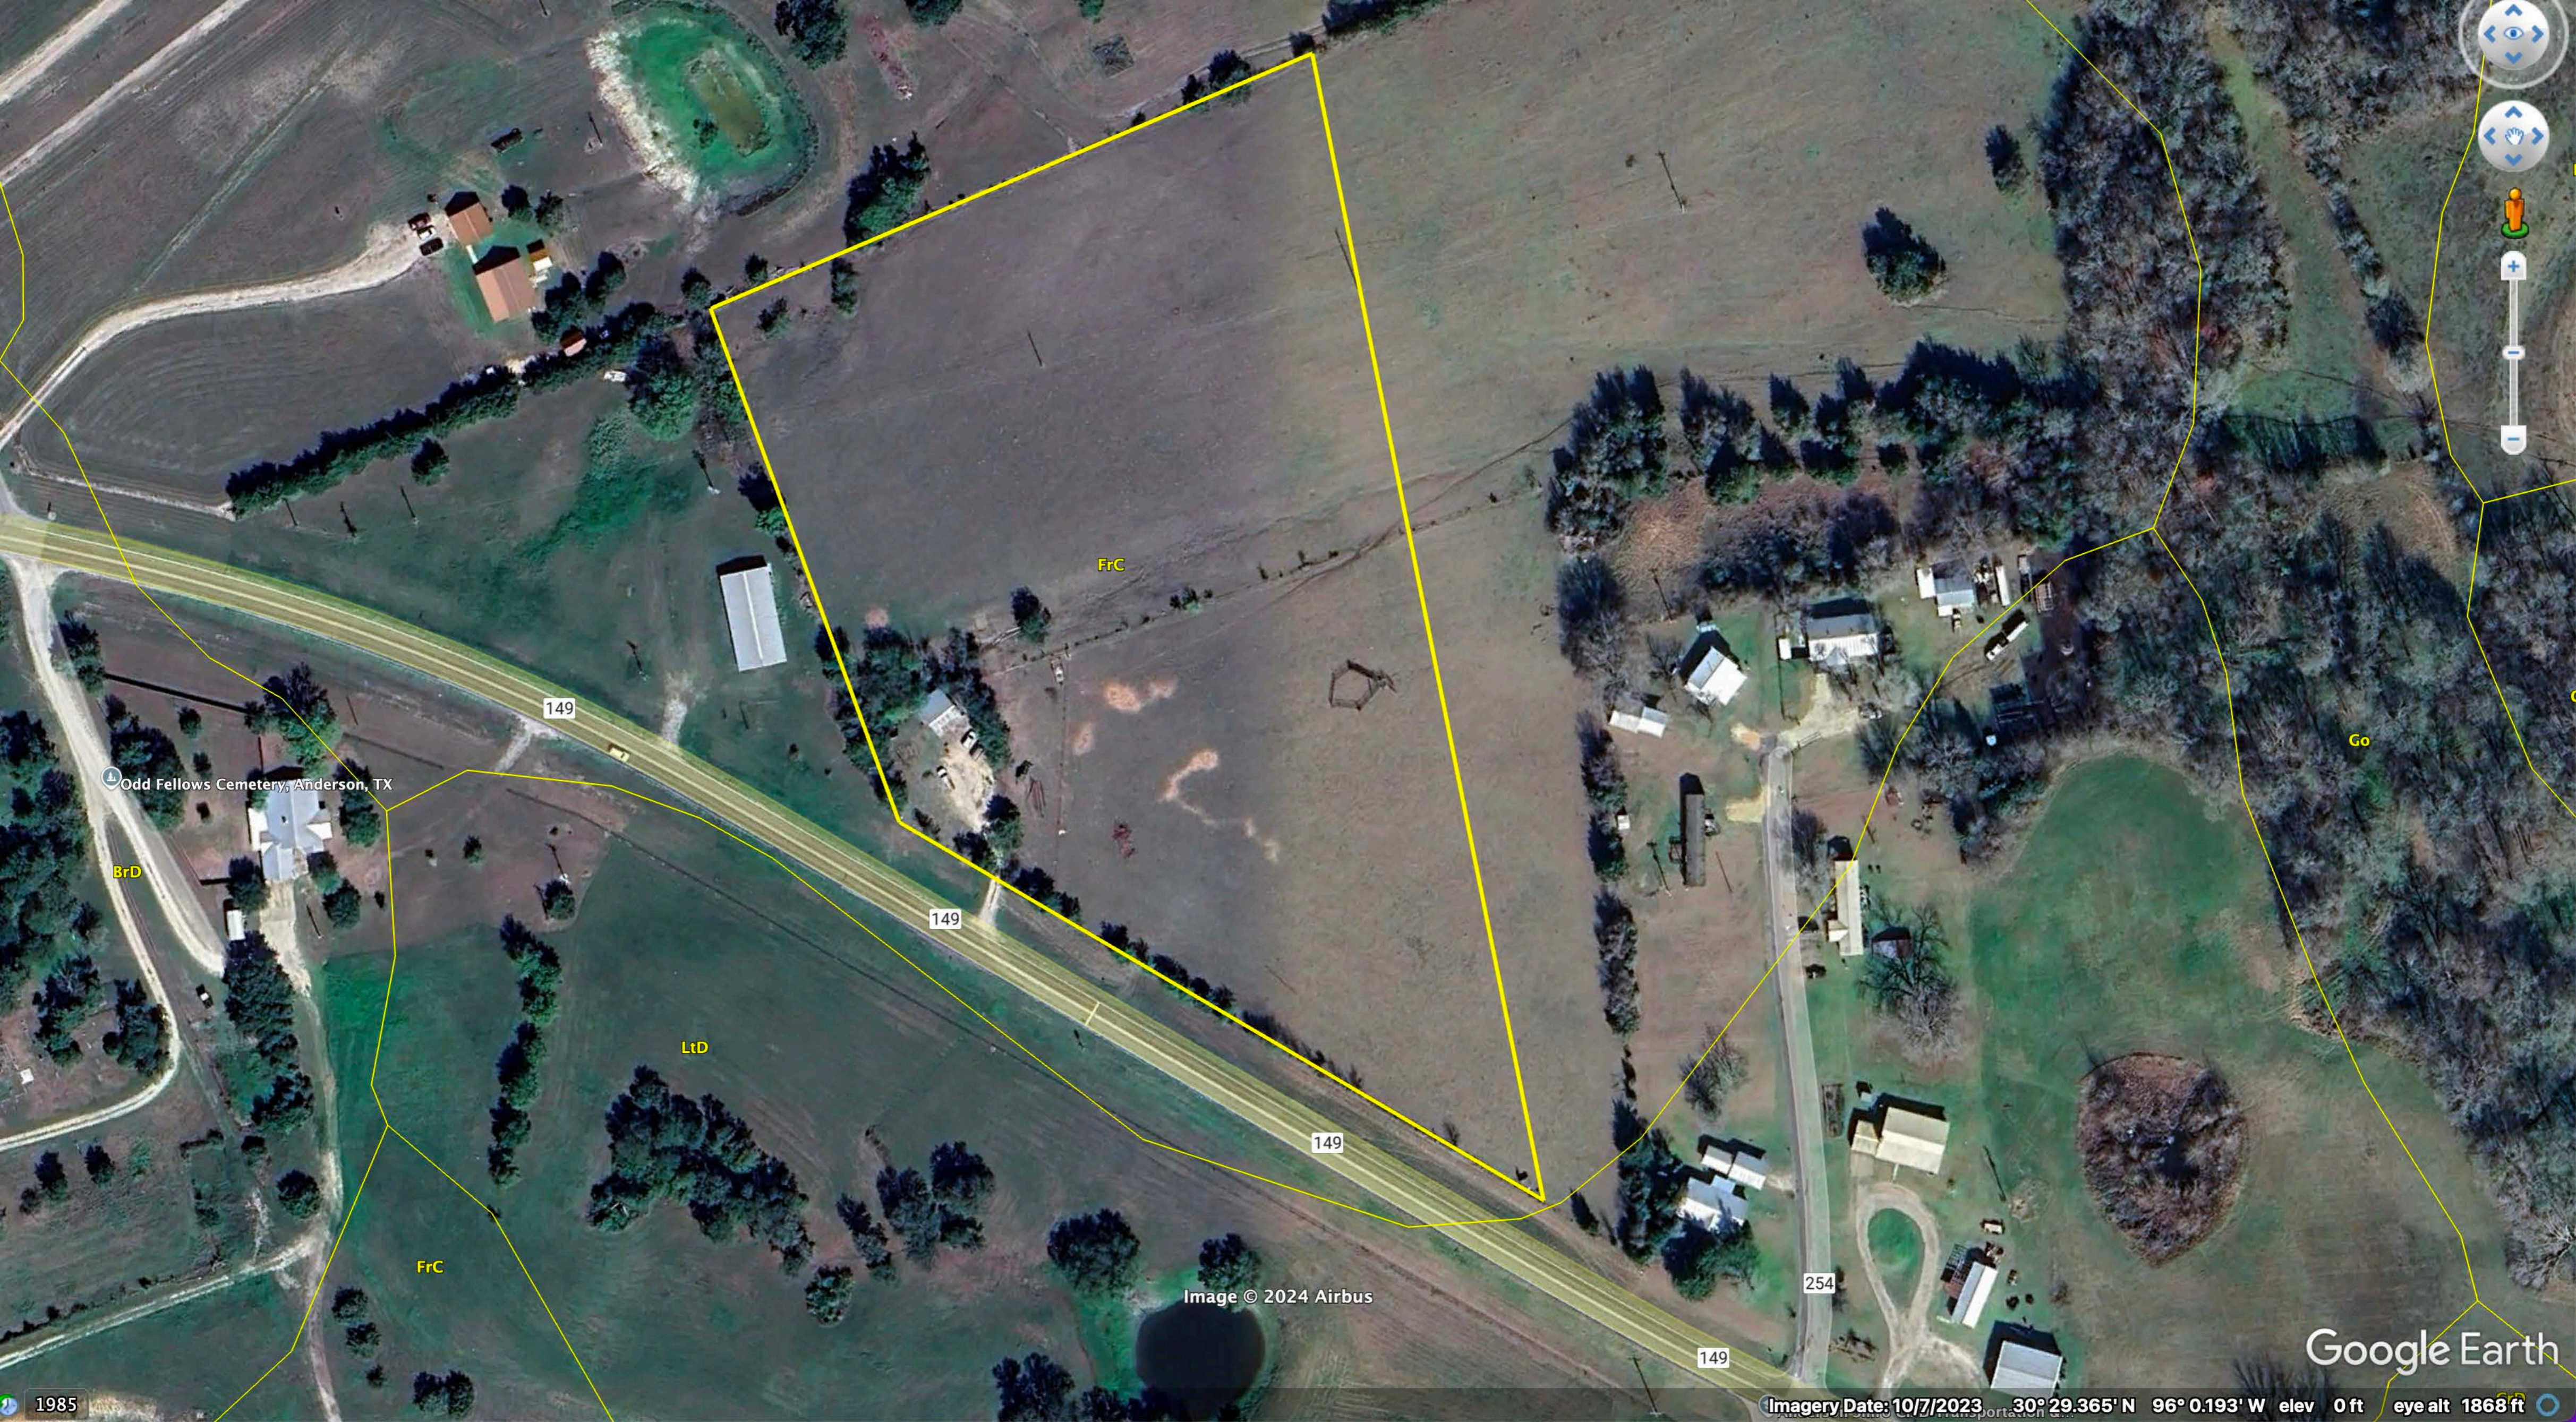

Odd Fellows Cemetery, Anderson, TX

149

149

149

254

149

Image © 2024 Airbus

Google Earth

1985

Imagery Date: 1/6/2024 30° 29.301' N 95° 59.982' W elev 0 ft eye alt 1868 ft

FrC

149

149

149

254

149

Odd Fellows Cemetery, Anderson, TX

BrD

LtD

FrC

Go

Image © 2024 Airbus

Google Earth

1985

Imagery Date: 10/7/2023 30° 29.365' N 96° 0.193' W elev 0 ft eye alt 1868 ft

Image © 2024 Airbus

Google Earth
15° 41' 00" N

1985

Imagery Date: 1/6/2024 30° 29.331' N 95° 59.943' W elev 0ft eye alt 3274ft