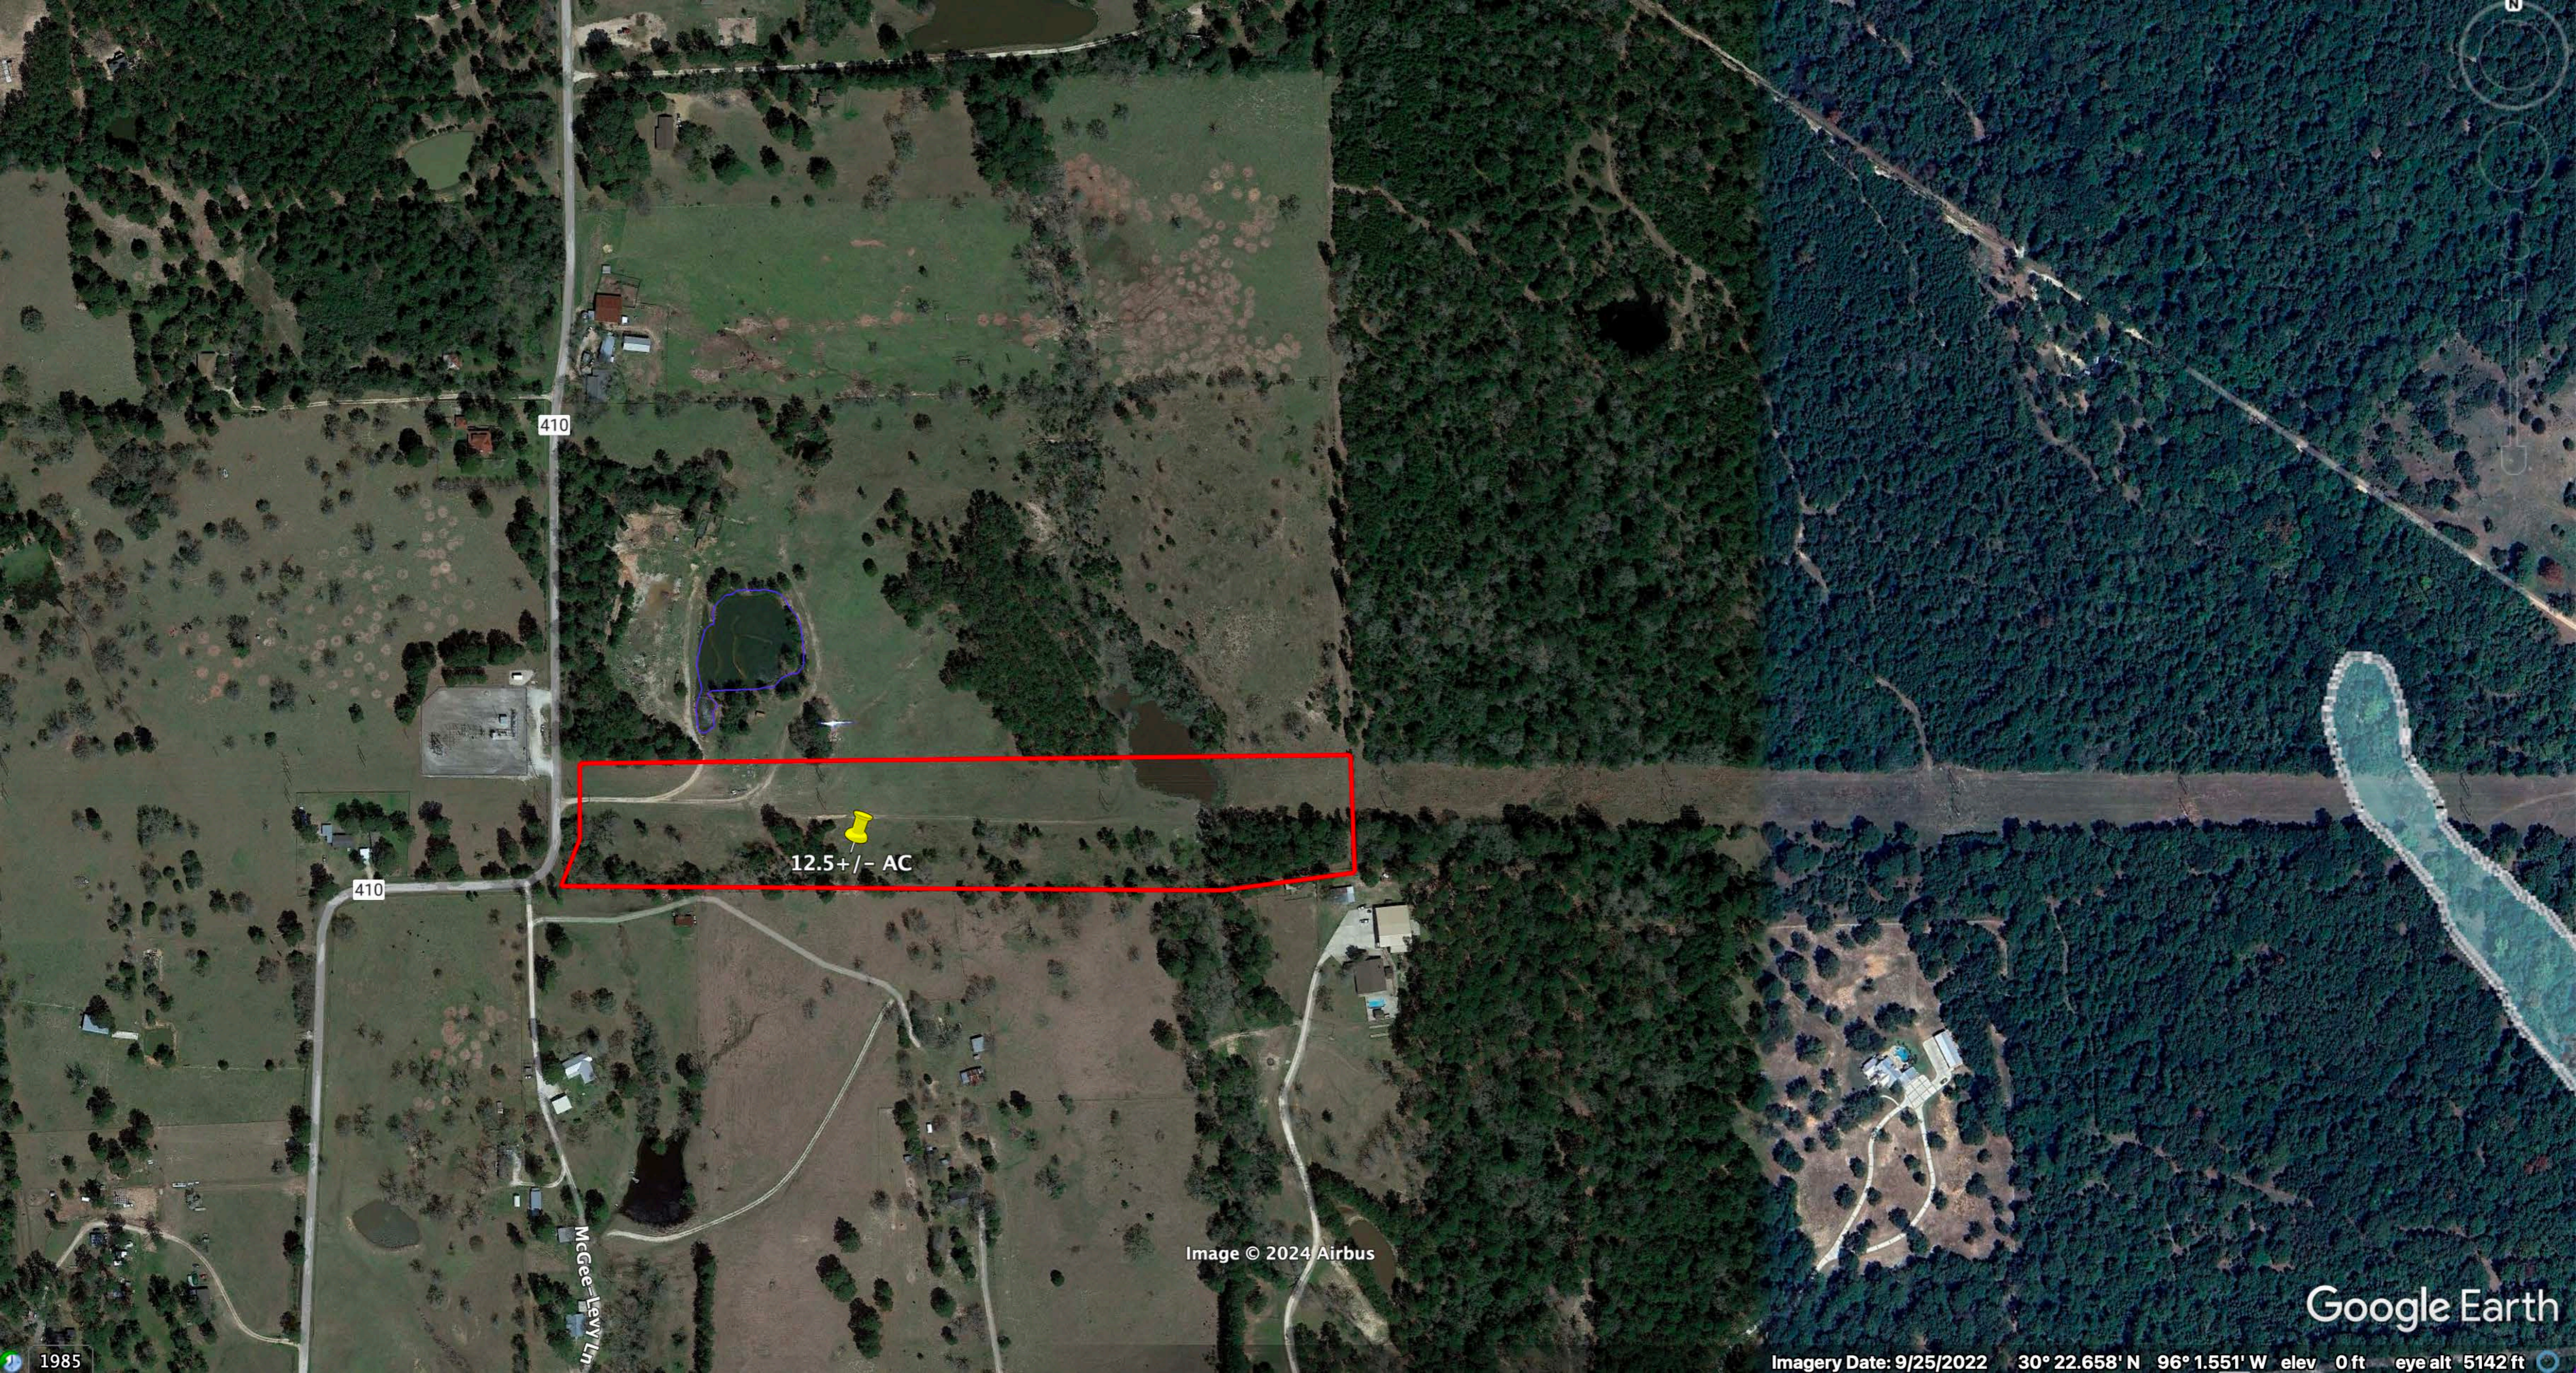

410

12.5+/- AC

McGee-11985

Google Earth

Imagery Date: 3/23/2022 30° 22.482' N 96° 1.412' W elev 0 ft eye alt 1742 ft

410

410

McGee-Lavy Ln

12.5 +/- AC

Image © 2024 Airbus

Google Earth

Imagery Date: 9/25/2022 30° 22.658' N 96° 1.551' W elev 0 ft eye alt 5142 ft

1985

410

BgD

FeC

Google Earth

Imagery Date: 9/25/2022 30° 22.738' N 96° 1.792' W elev 0 ft eye alt 5142 ft

1985

410

410

McGee-Lewy Ln

12.5+/- AC

Image © 2024 Airbus

Google Earth
Earth Point

1985

Imagery Date: 9/25/2022 30° 22.532' N 96° 1.289' W elev 0 ft eye alt 5142 ft