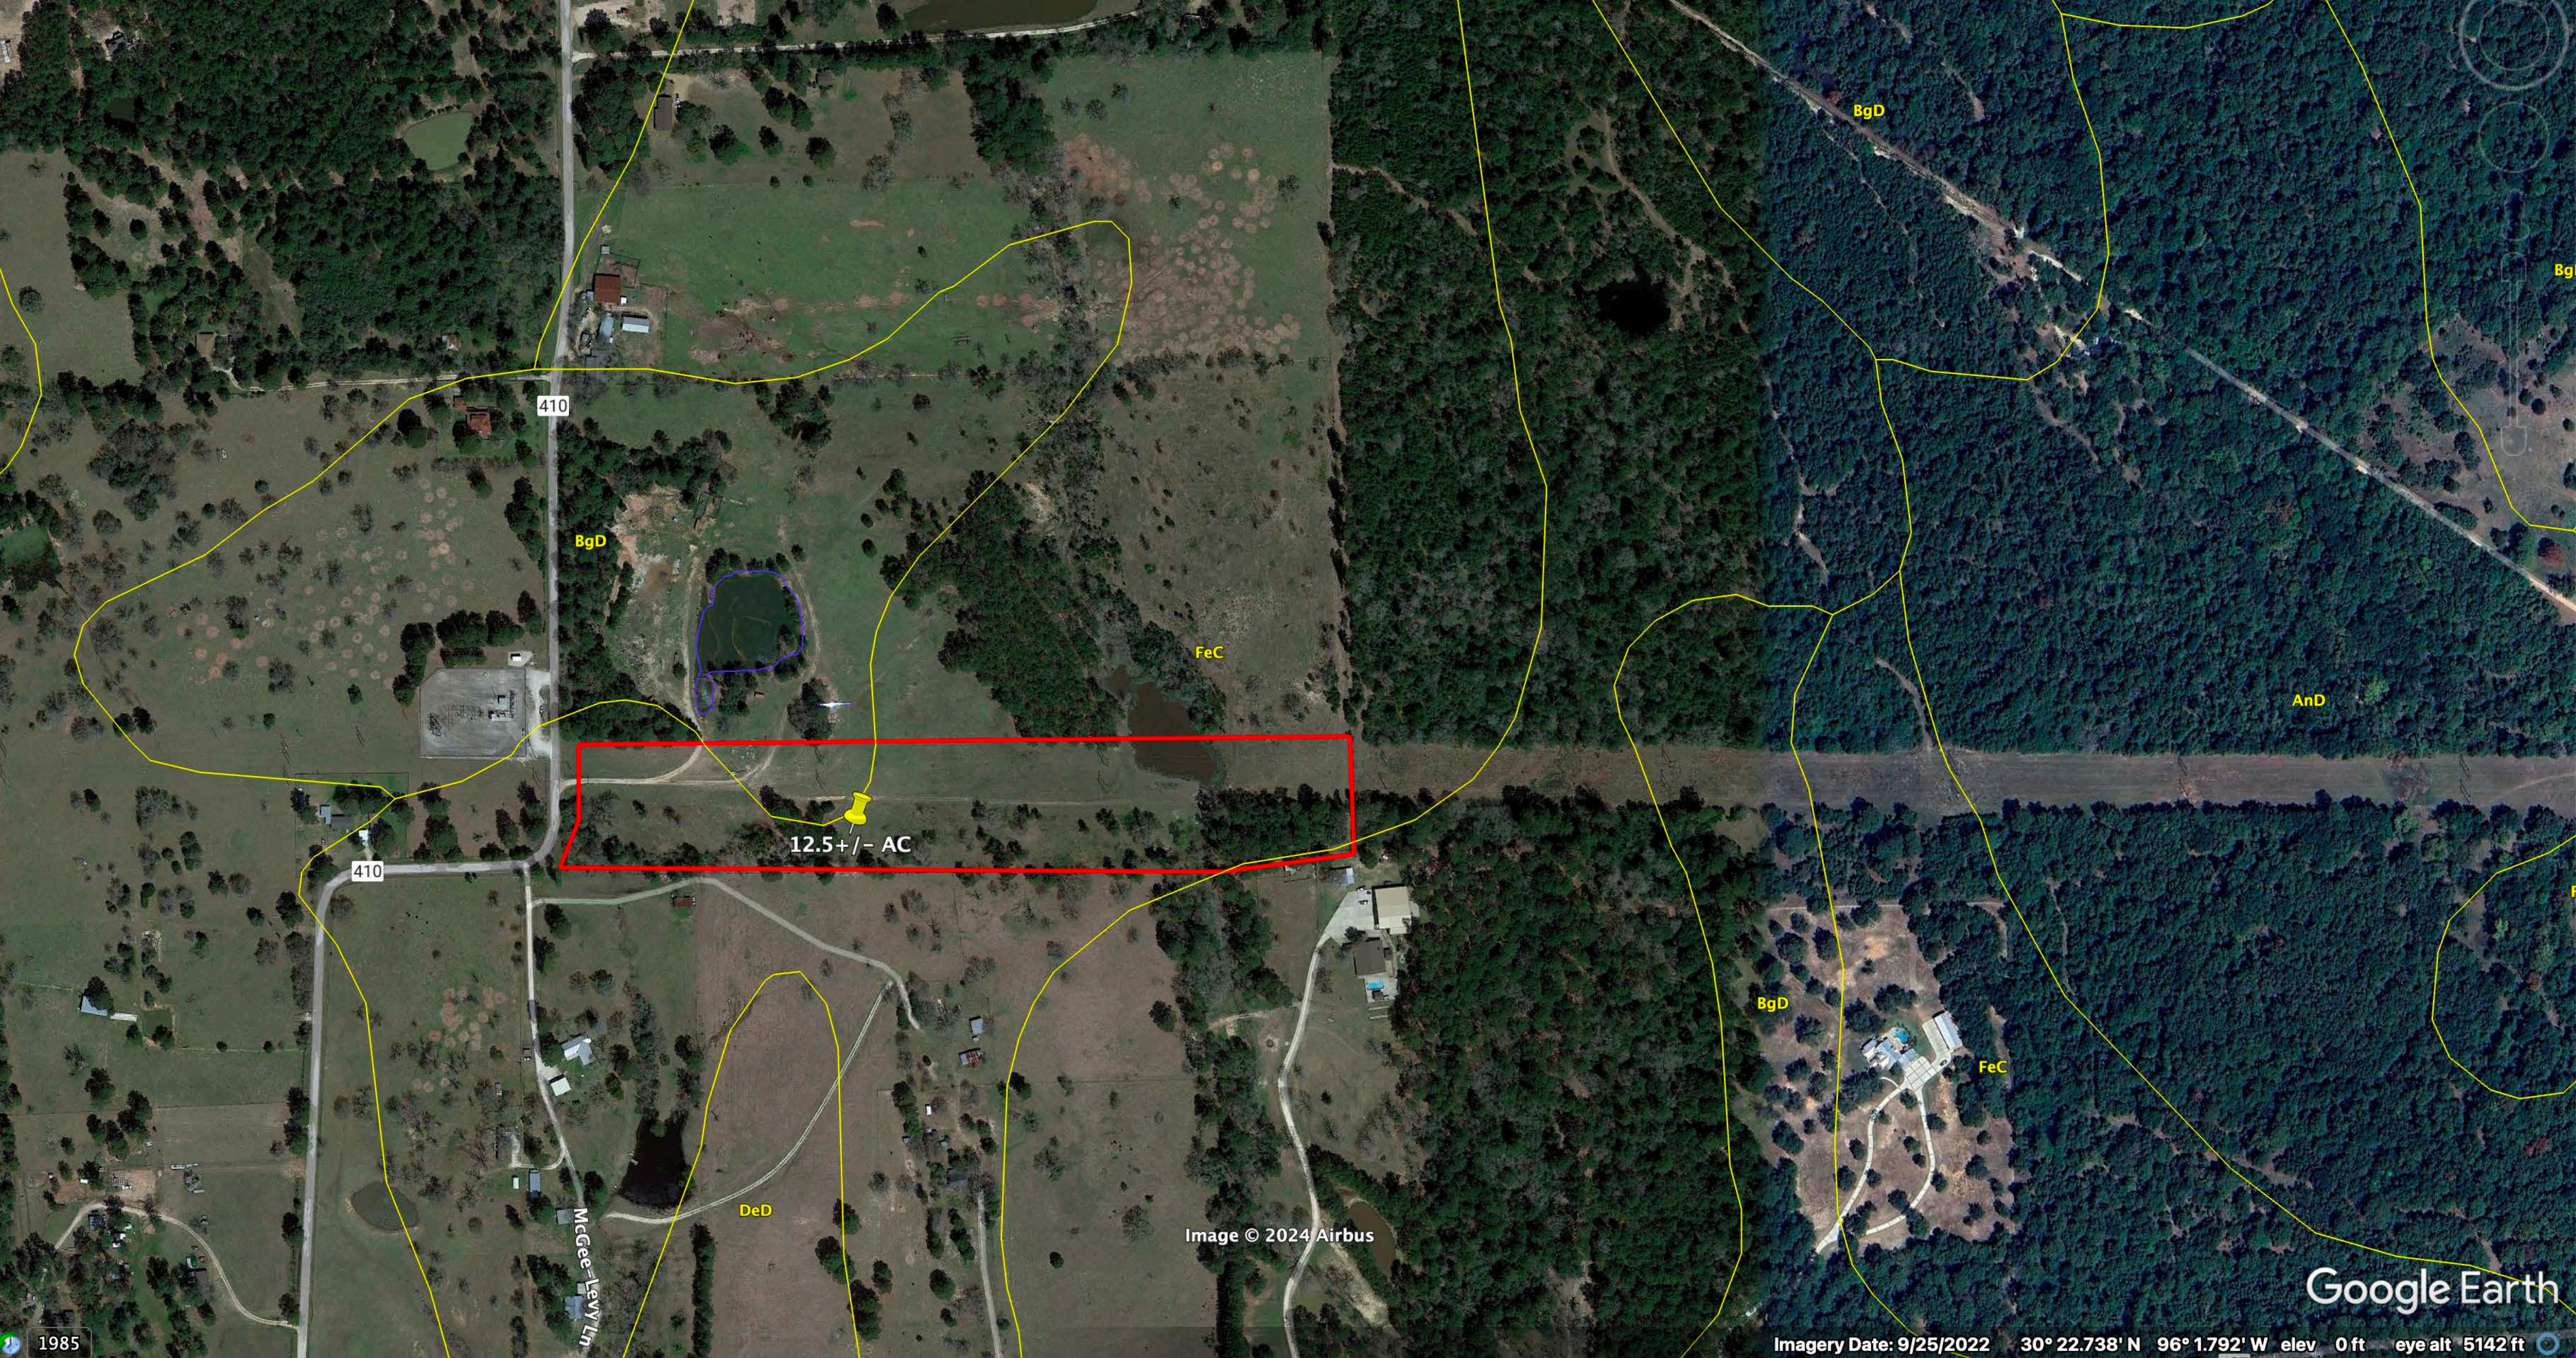

410

12.5+/- AC

McGee-11985

Google Earth

Imagery Date: 3/23/2022 30° 22.482' N 96° 1.412' W elev 0 ft eye alt 1742 ft

410

410

McGee-Lavy Ln

12.5 +/- AC

Image © 2024 Airbus

Google Earth

Imagery Date: 9/25/2022 30° 22.658' N 96° 1.551' W elev 0 ft eye alt 5142 ft

1985

410

BgD

FeC

Google Earth

Imagery Date: 9/25/2022 30° 22.738' N 96° 1.792' W elev 0 ft eye alt 5142 ft

1985

410

410

McGee-Lewy Ln

12.5+/- AC

Image © 2024 Airbus

Google Earth
Earth Point

1985

Imagery Date: 9/25/2022 30° 22.532' N 96° 1.289' W elev 0 ft eye alt 5142 ft