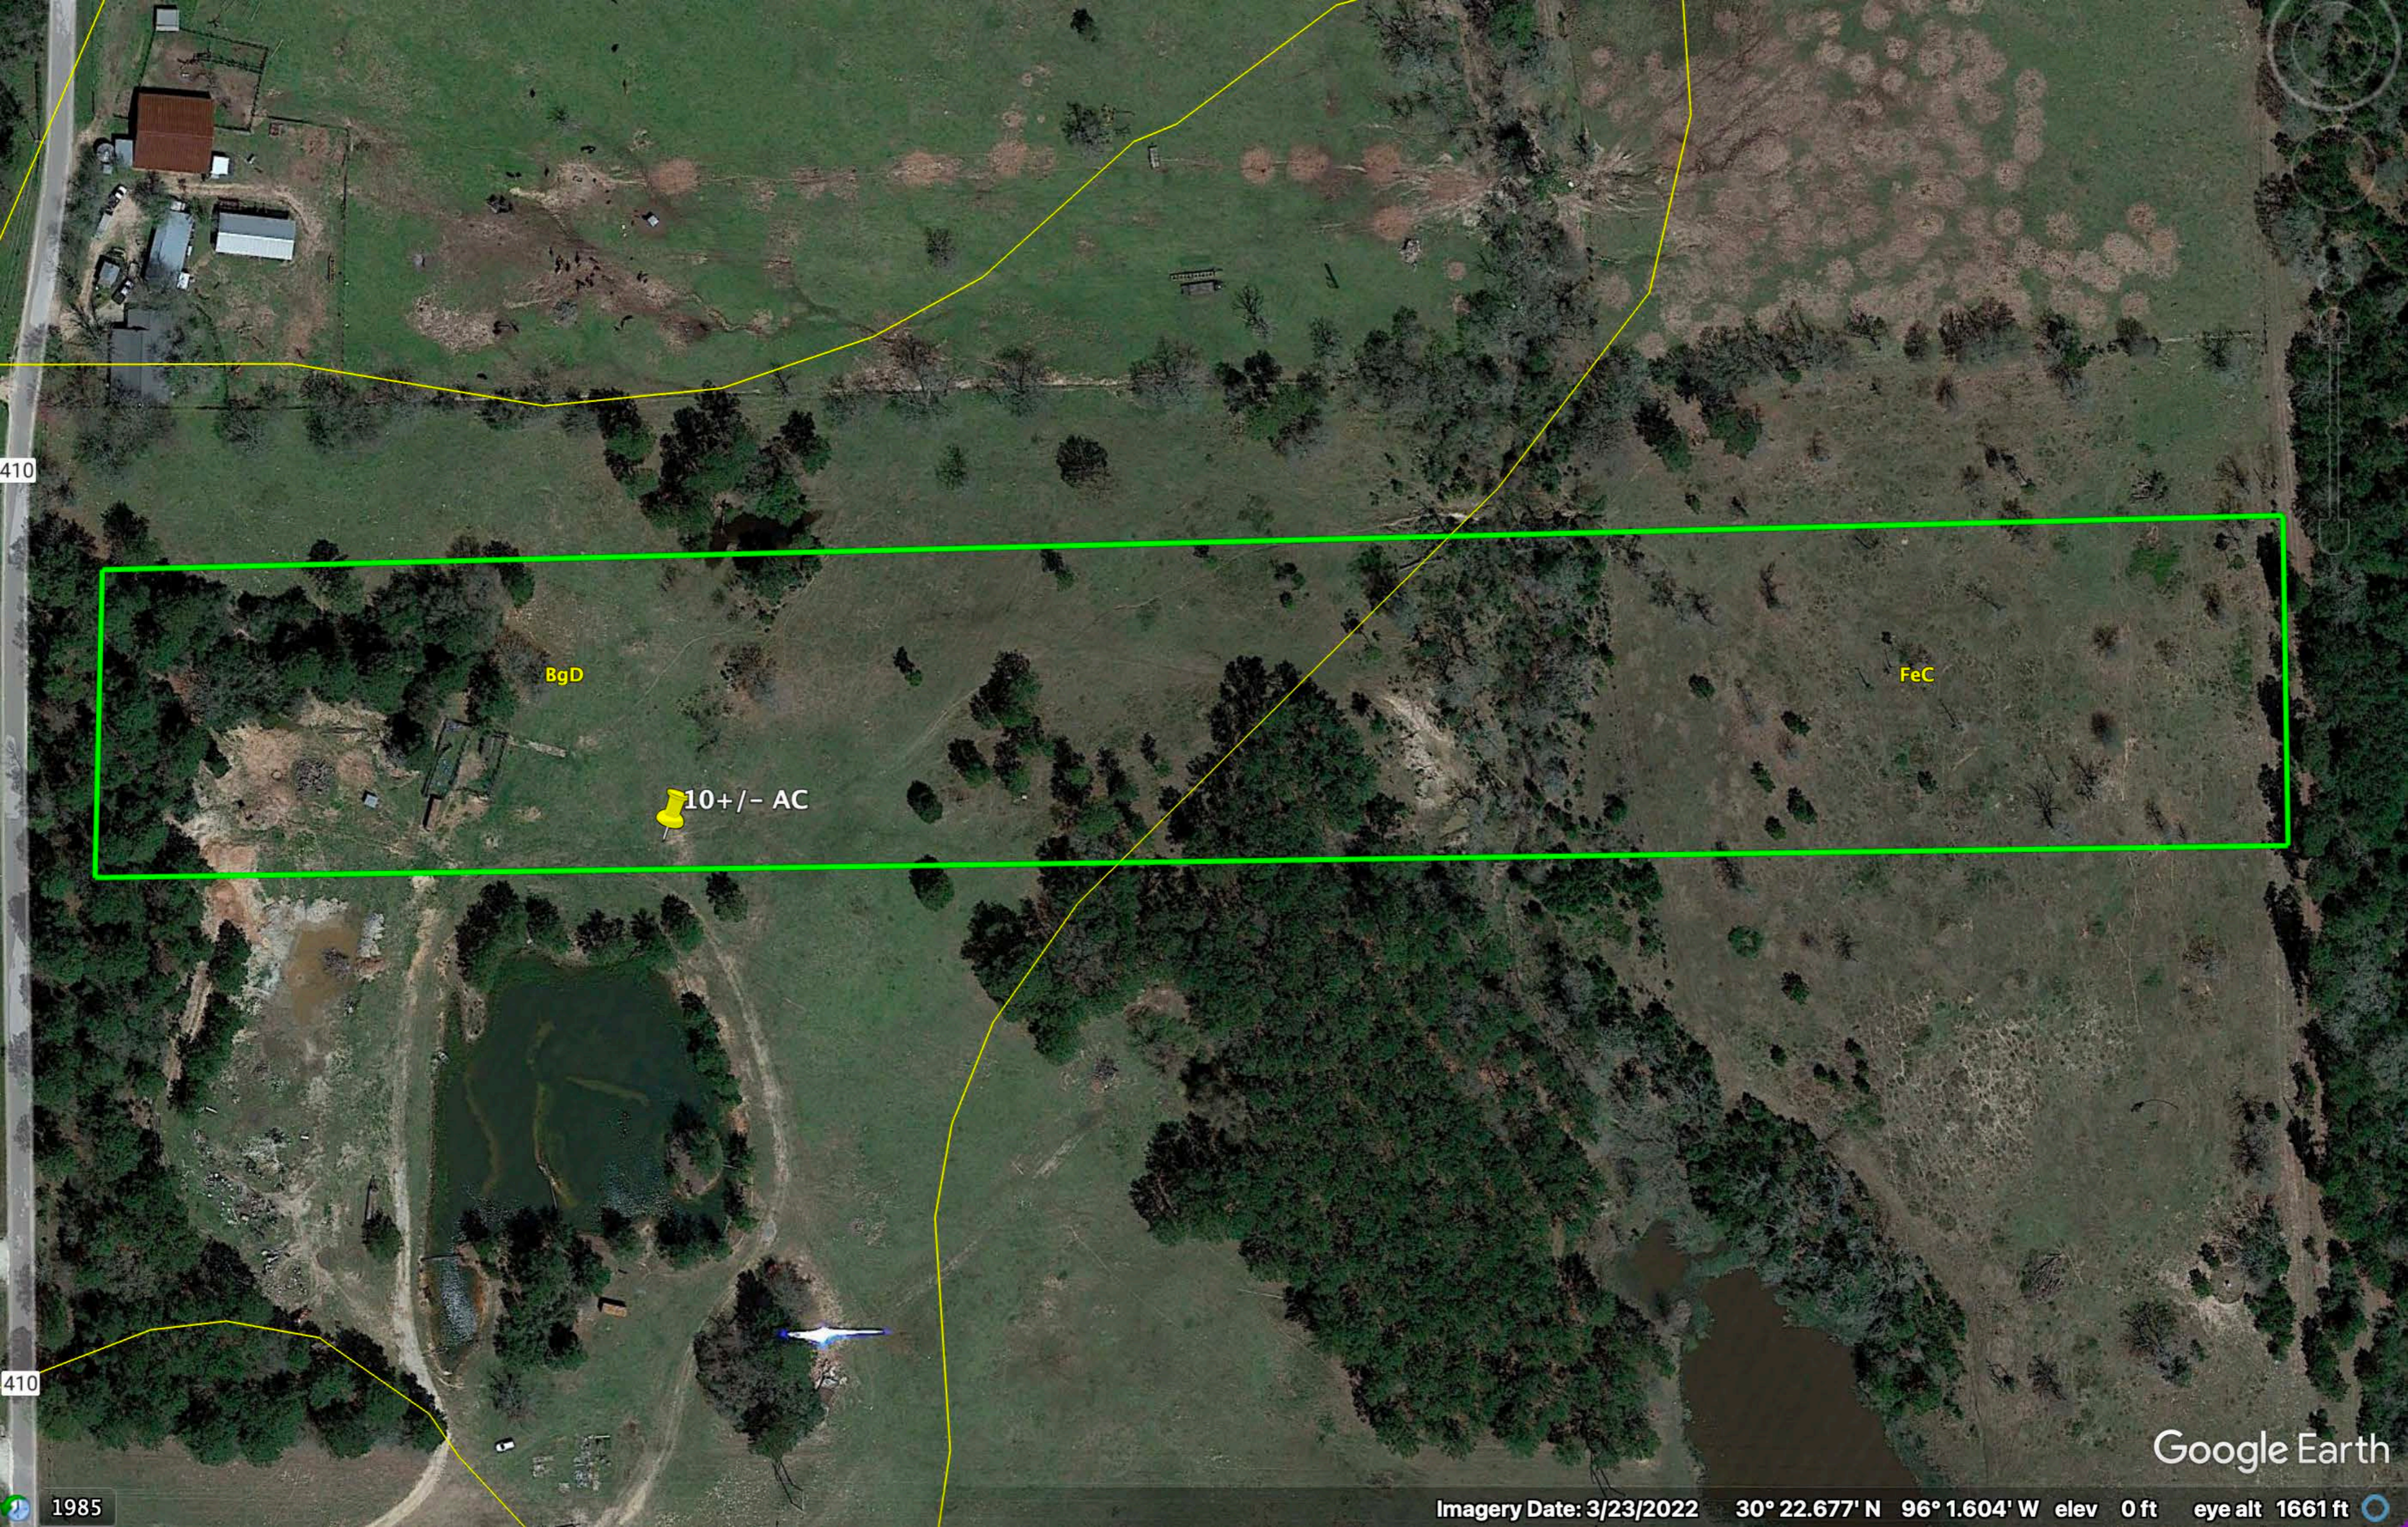

410

10+/- AC

410

Google Earth

1985

Imagery Date: 3/23/2022 30° 22.559' N 96° 1.461' W elev 0 ft eye alt 1661 ft

410

10+/- AC

410

McGee-Levy Ln

Image © 2024 Airbus

Google Earth

1985

Imagery Date: 9/25/2022 30° 22.589' N 96° 1.472' W elev 0 ft 07 eye alt 4924 ft

410

BgD

10+/- AC

FeC

410

1985

Google Earth

Imagery Date: 3/23/2022 30° 22.677' N 96° 1.604' W elev 0 ft eye alt 1661 ft

410

10+/- AC

410

McGee-Levy

Image © 2024 Airbus

Google Earth

1985

Imagery Date: 9/25/2022 30° 22.693' N 96° 1.671' W elev 0ft eye alt 4613ft