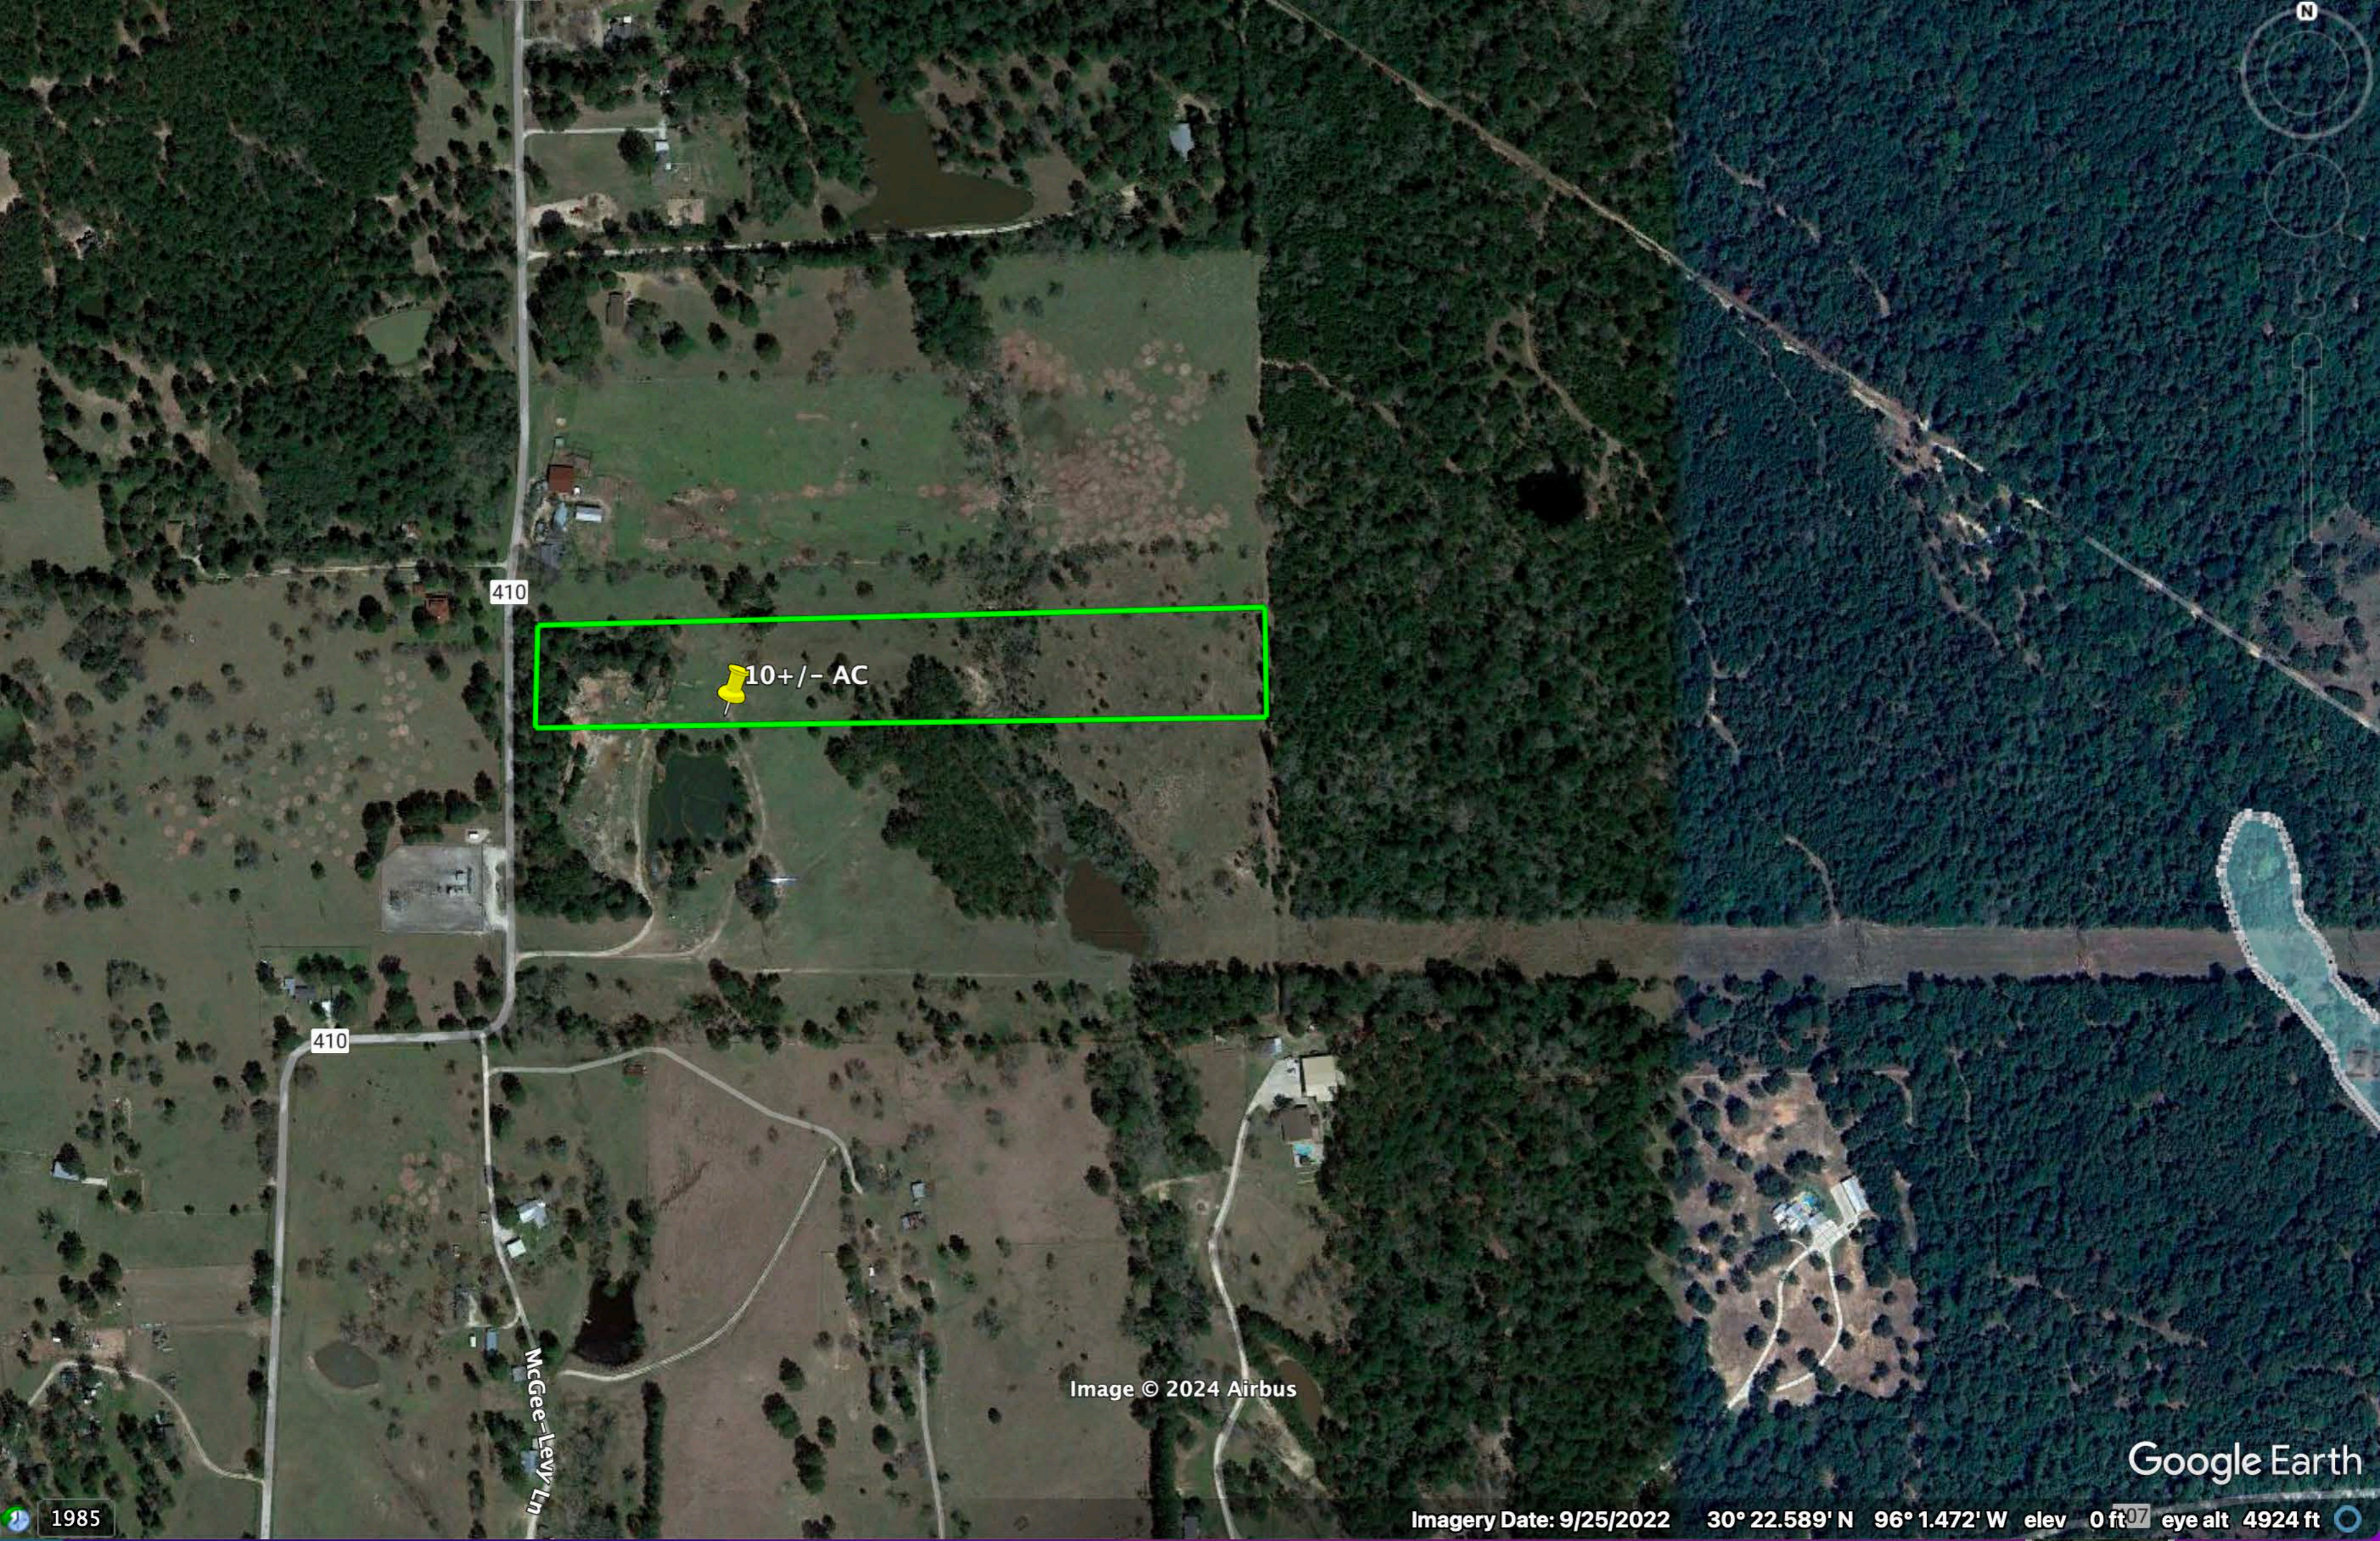

410

10+/- AC

410

Google Earth

1985

Imagery Date: 3/23/2022 30° 22.559' N 96° 1.461' W elev 0 ft eye alt 1661 ft

410

10+/- AC

410

McGee-Levy Ln

Image © 2024 Airbus

Google Earth

1985

Imagery Date: 9/25/2022 30° 22.589' N 96° 1.472' W elev 0 ft 07 eye alt 4924 ft

410

BgD

10+/- AC

FeC

410

1985

Google Earth

Imagery Date: 3/23/2022 30° 22.677' N 96° 1.604' W elev 0 ft eye alt 1661 ft

410

10+/- AC

410

McGee-Levy

Image © 2024 Airbus

Google Earth

1985

Imagery Date: 9/25/2022 30° 22.693' N 96° 1.671' W elev 0ft eye alt 4613ft