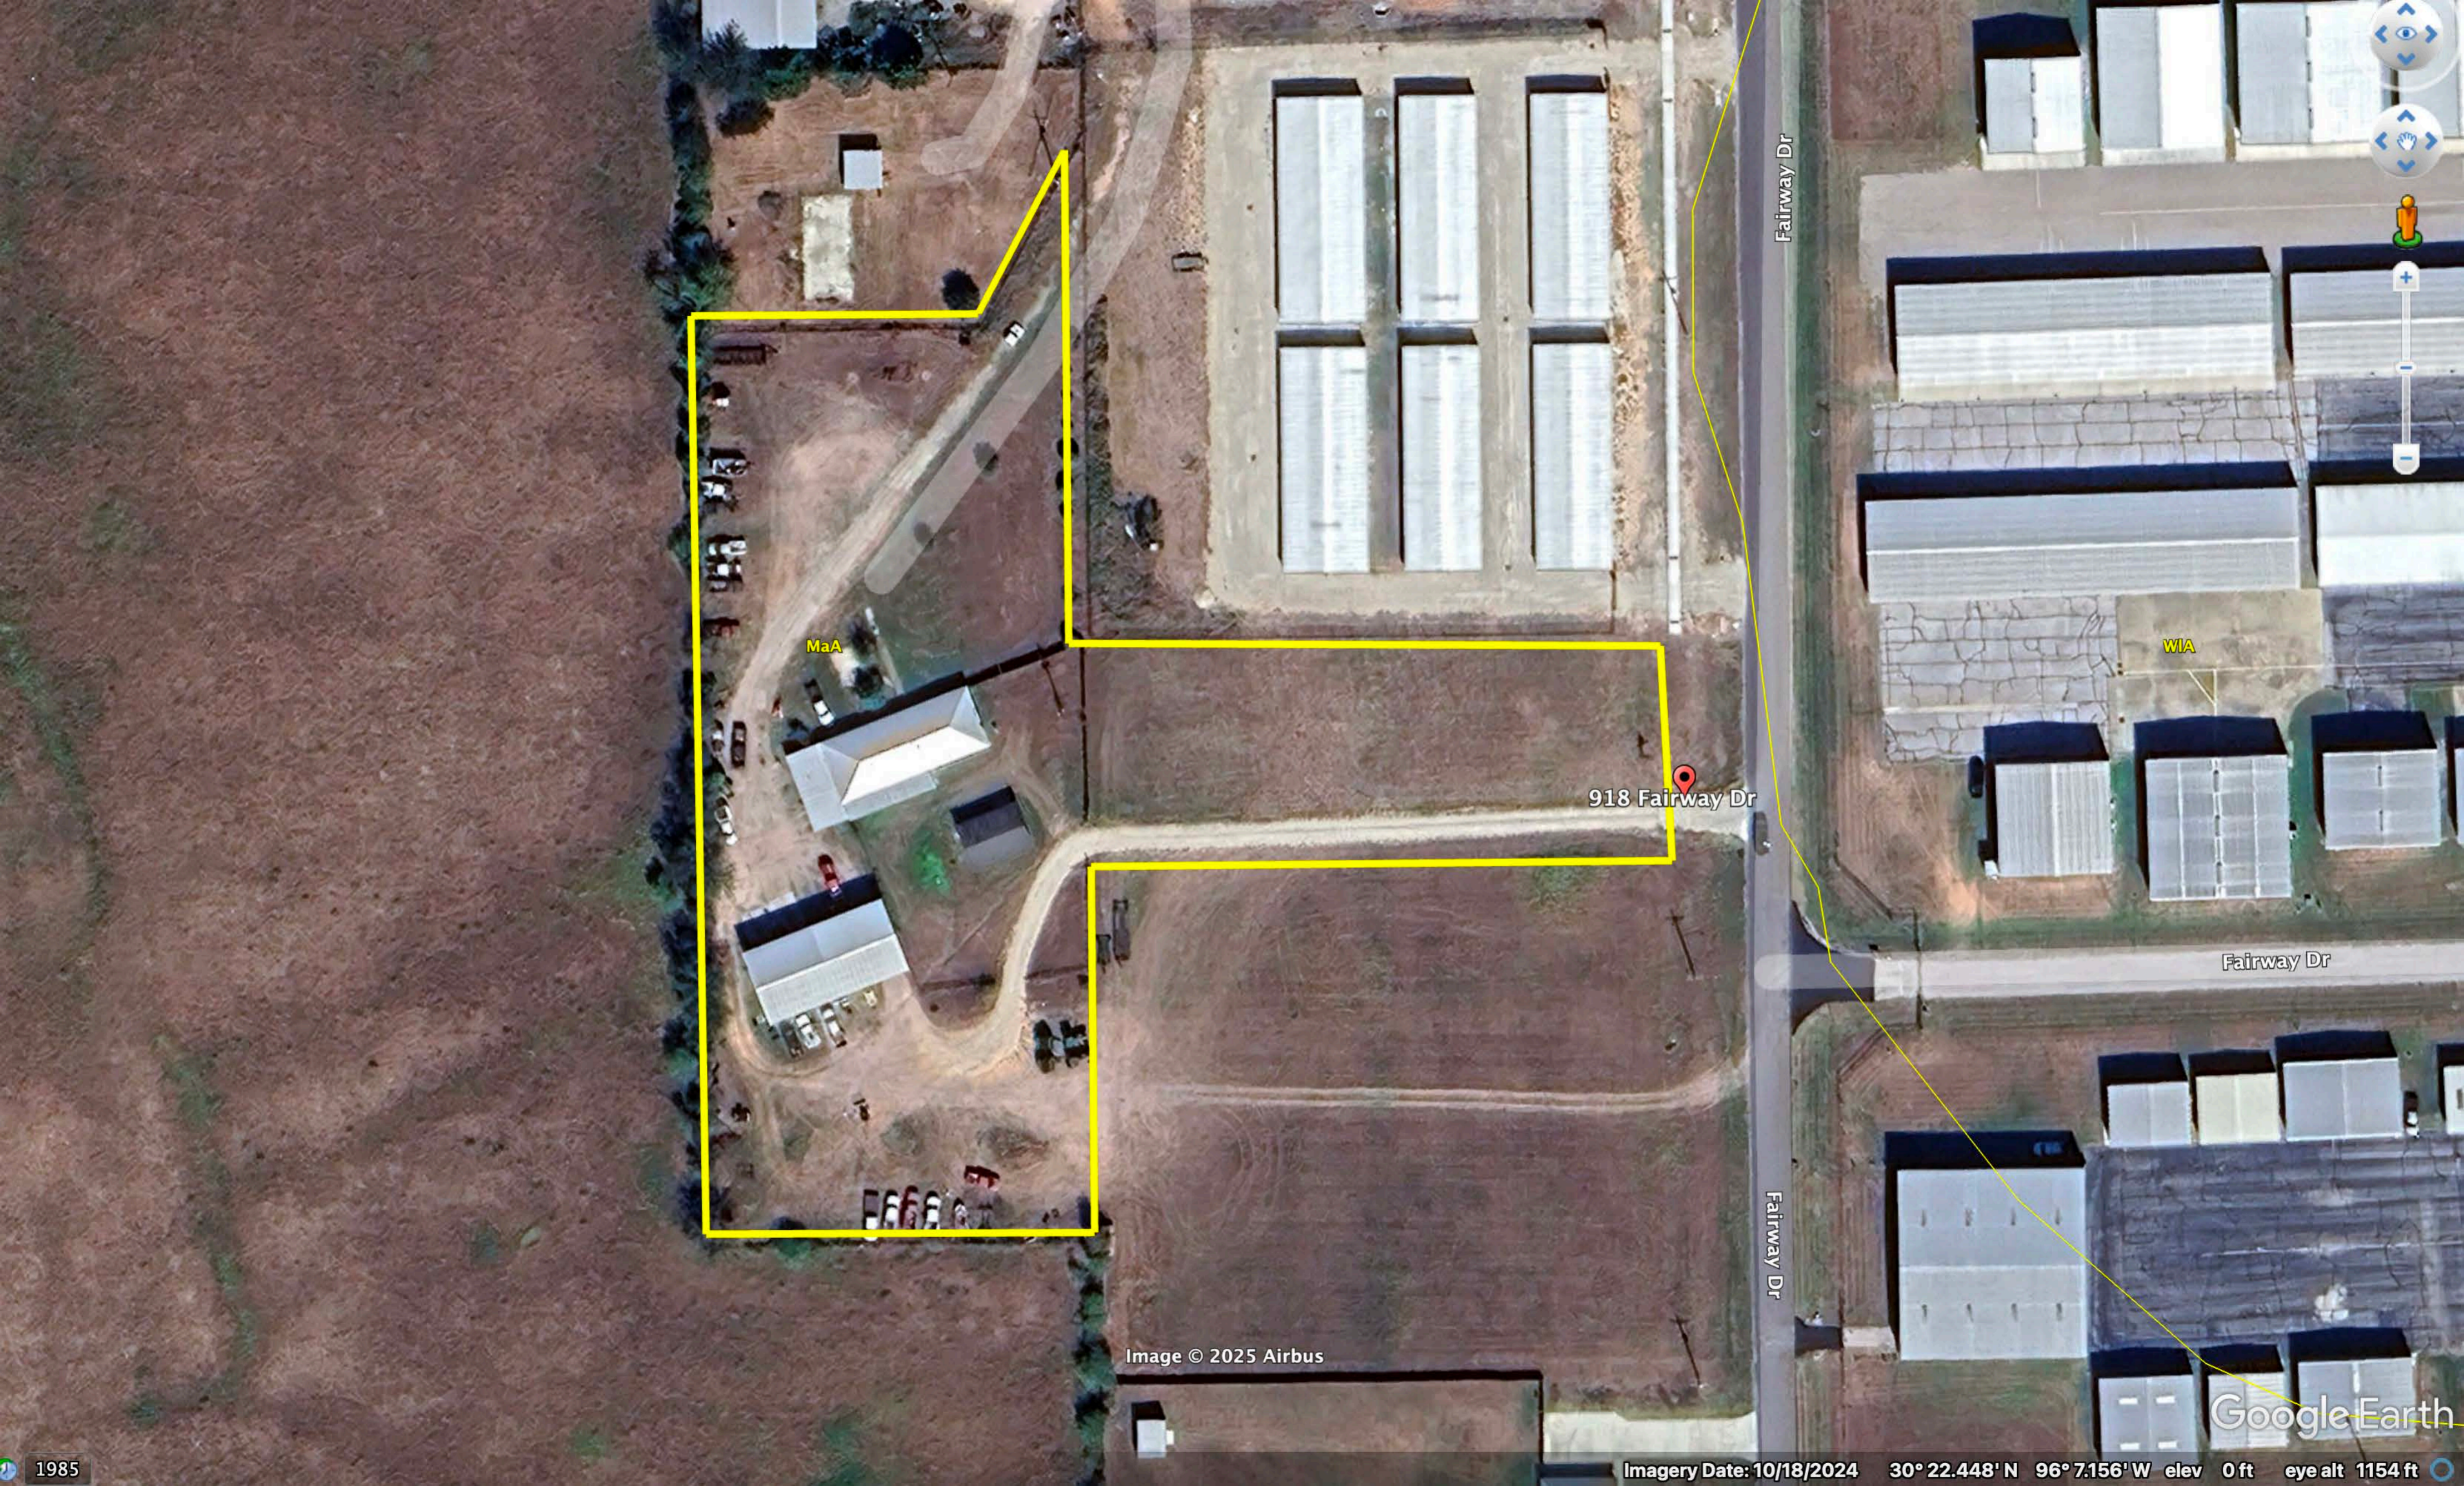

918 Fairway Dr

Fairway Dr

Fairway Dr

Fairway Dr

Image © 2025 Airbus

Google Earth

1985

Imagery Date: 10/18/2024 30° 22.459' N 96° 7.119' W elev 0ft eye alt 1154 ft

Grimes County Wrecker Service
Ulloa's Tires

Lake View Dr

Six Flags Over Texas Monument
Veterans of Foreign Wars

August Horst Municipal Park

W Washington Ave

918 Fairway Dr

CR 424 Auto Repair

Logan Sechelski Fields

Guarantee Body & Paint Shop

Missionary Camp Baptist Church

Pecan Lakes Golf Club

Image © 2025 Airbus

Google Earth

Imagery Date: 10/18/2024 30° 22.622' N 96° 7.465' W elev 0 ft eye alt 9054 ft

1985/23

Fairway Dr

918 Fairway Dr

WIA

MaA

Fairway Dr

Fairway Dr

Image © 2025 Airbus

Google Earth

105