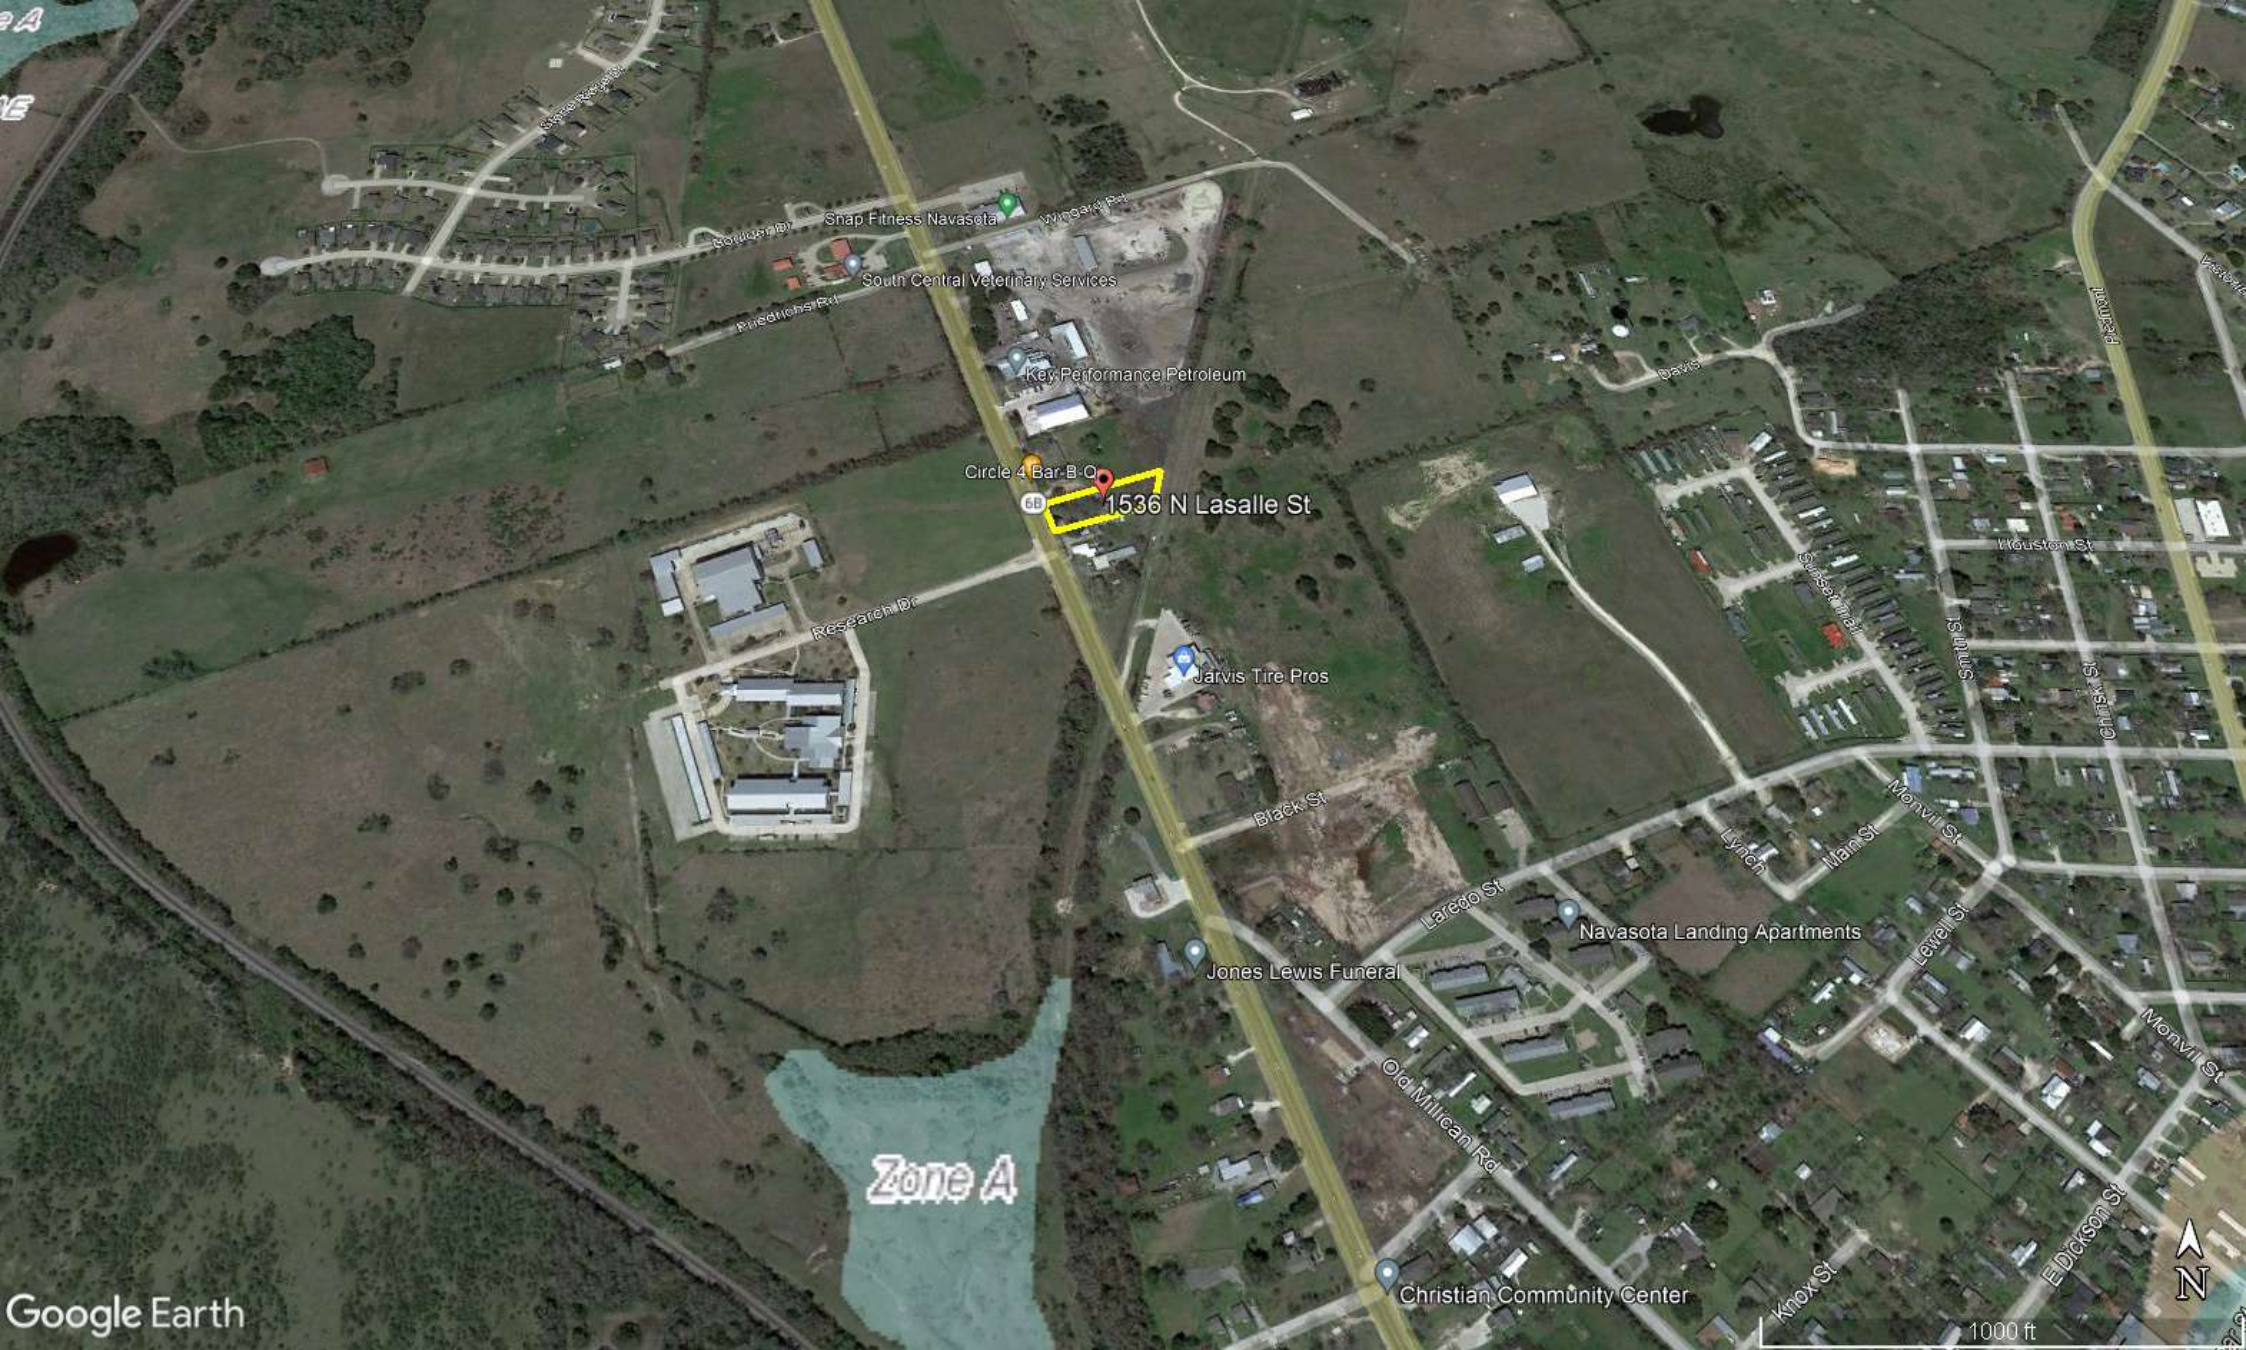

6B

Circle 4 Bar-B-Q

N Lasalle St

1536 N Lasalle St

Google Earth

6B

100 ft

Snap Fitness Navasota

South Central Veterinary Services

Key Performance Petroleum

Circle 4 Bar-B-Q  
6B 1536 N Lasalle St

Jarvis Tire Pros

Navasota Landing Apartments

Jones Lewis Funeral

Christian Community Center

Zone A

1000 ft

Navasota Ln

Navasota Ln

South Central Veterinary Services

Petershake Rd

Navasota Ln

Snap Fitness Navasota

Wingard Rd

Navasota Maintenance Facility

Key Performance Petroleum

Circle 4 Bar-B-Q

6B

1536 N Lasalle St

Research Dr