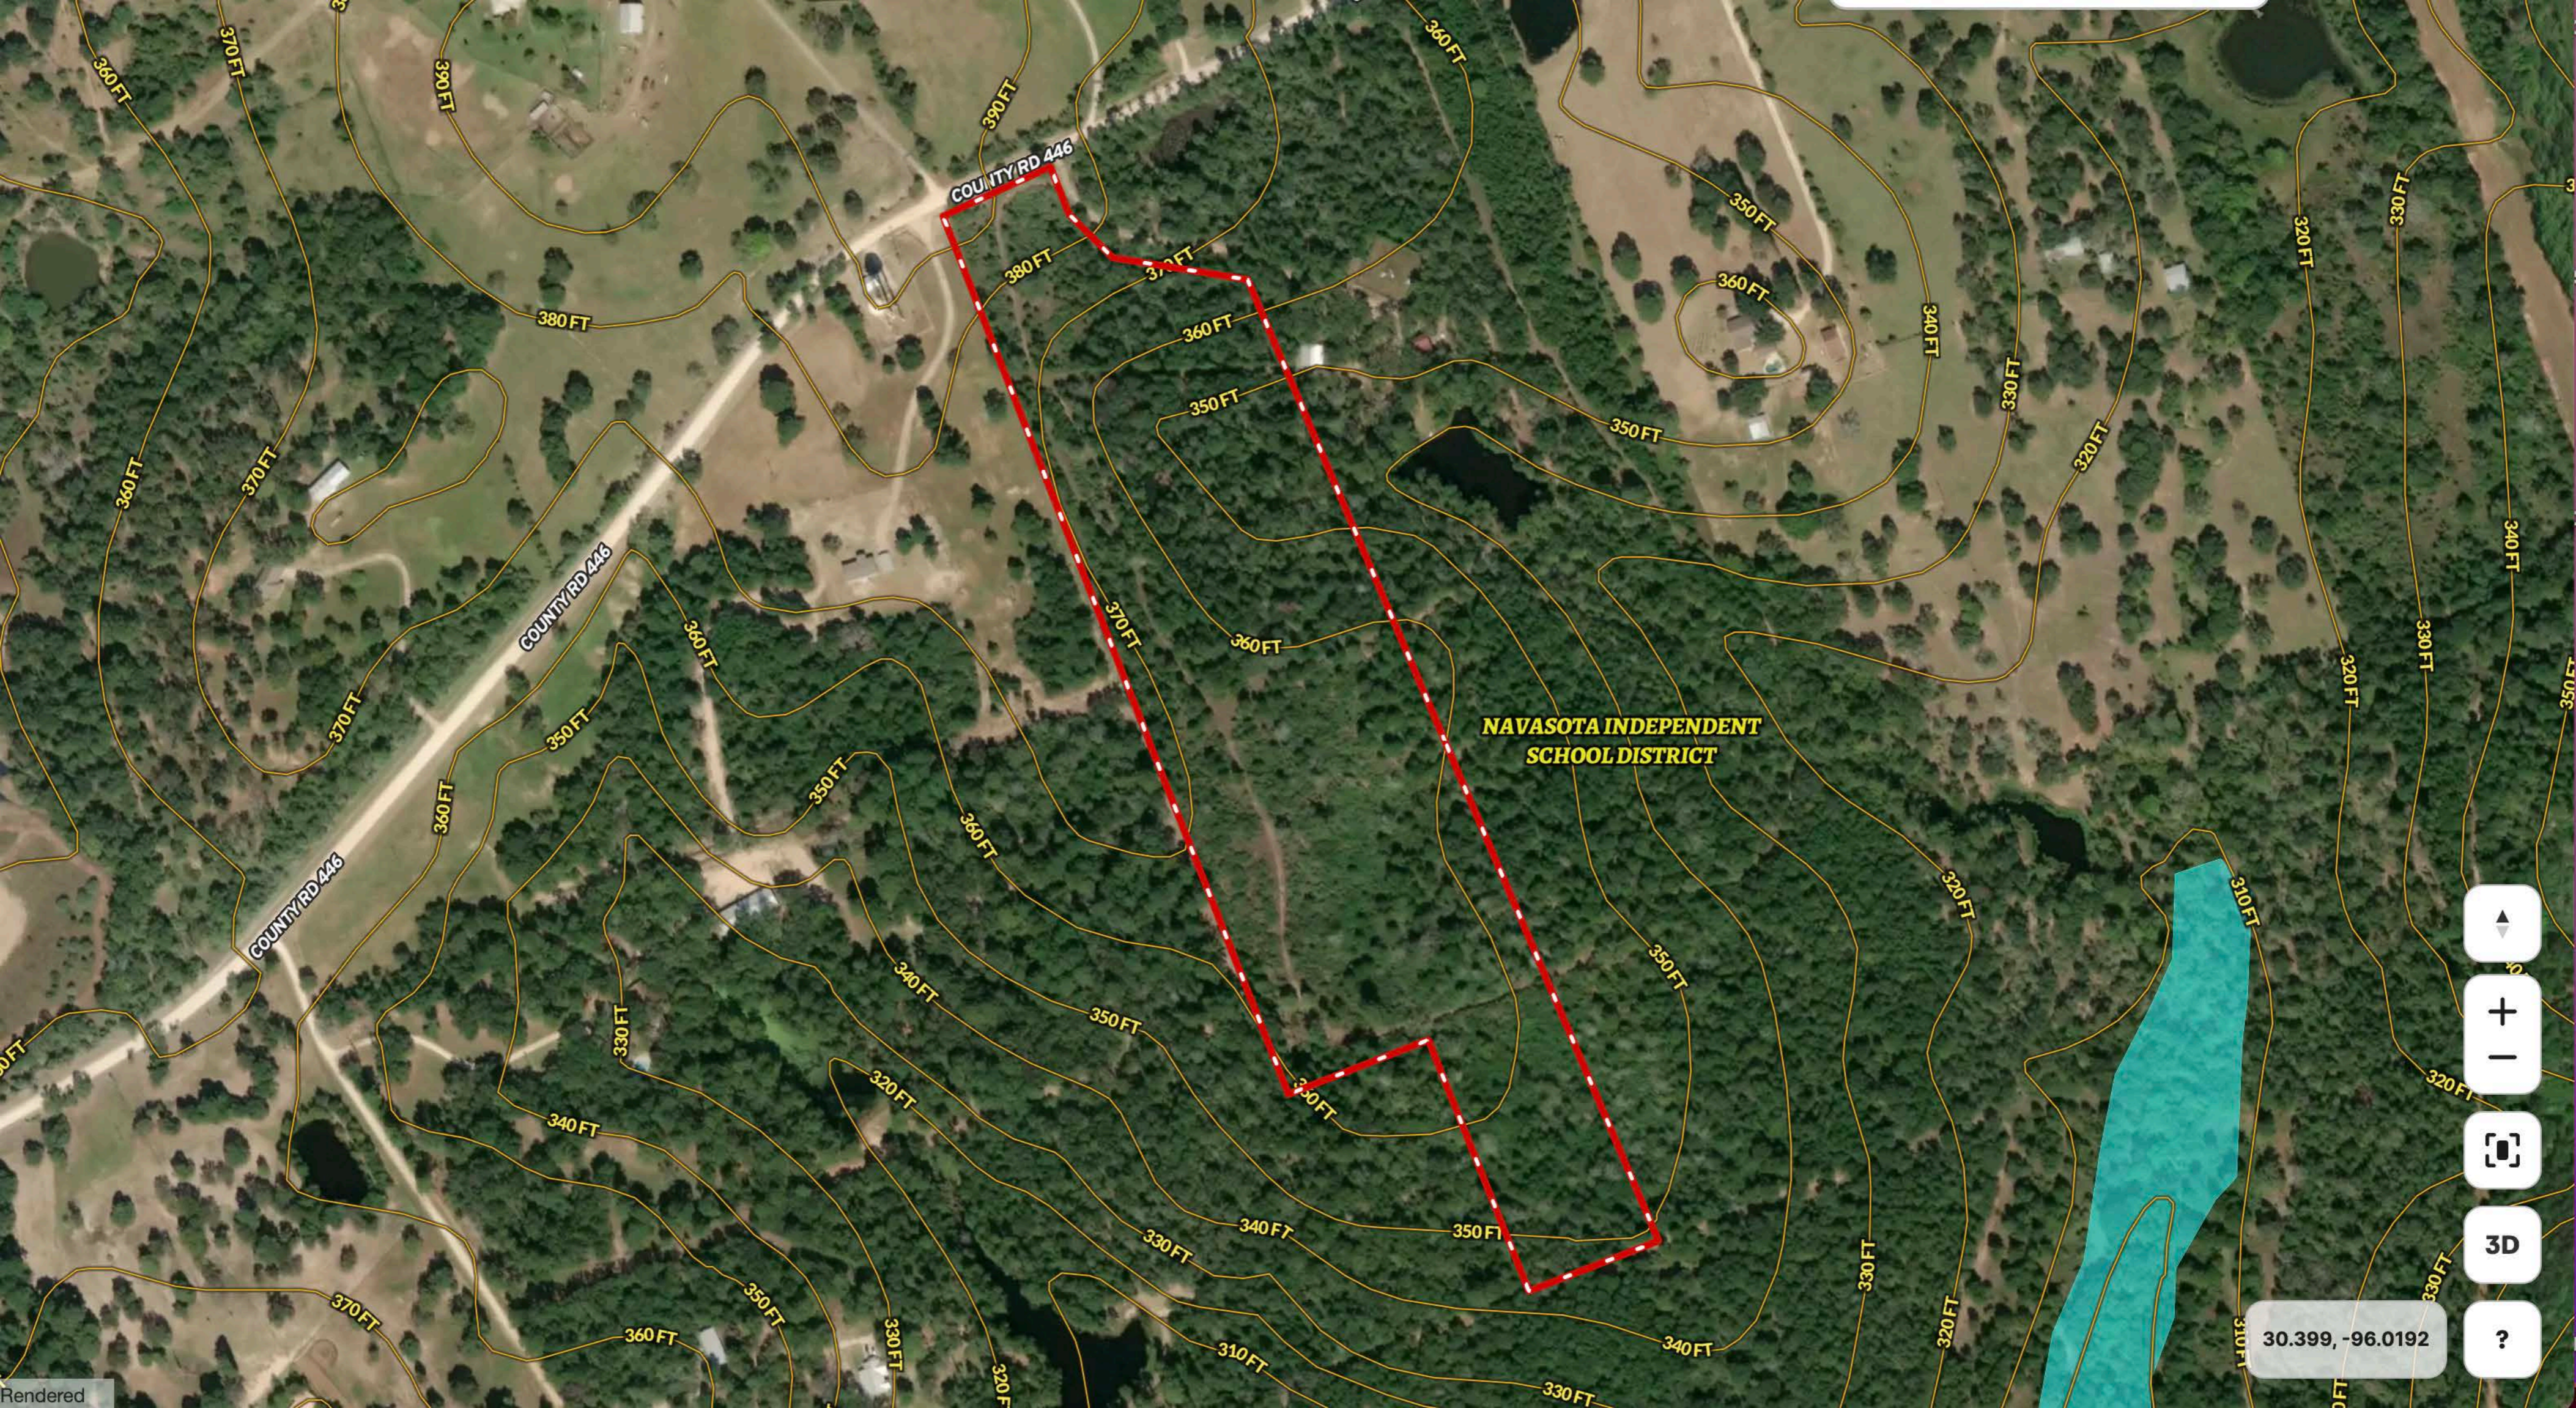

COUNTY RD 446

COUNTY RD 446

**NAVASOTA INDEPENDENT  
SCHOOL DISTRICT**

30.4013, -96.016

Navigation controls including a compass, zoom in (+) and zoom out (-) buttons, a full-screen button, a 3D view button, and a help button (?).

COUNTY RD 446

COUNTY RD 446

COUNTY RD 446

NAVASOTA INDEPENDENT  
SCHOOL DISTRICT

30.399, -96.0192

Rendered

Navigation controls including a home button, zoom in (+) and zoom out (-) buttons, a 3D view button, and a help (?) button.

HuD

HuD

30.4042, -96.0148

Map navigation controls including a north arrow, zoom in (+) and zoom out (-) buttons, a full screen button, a 3D view button, and a help (?) button.