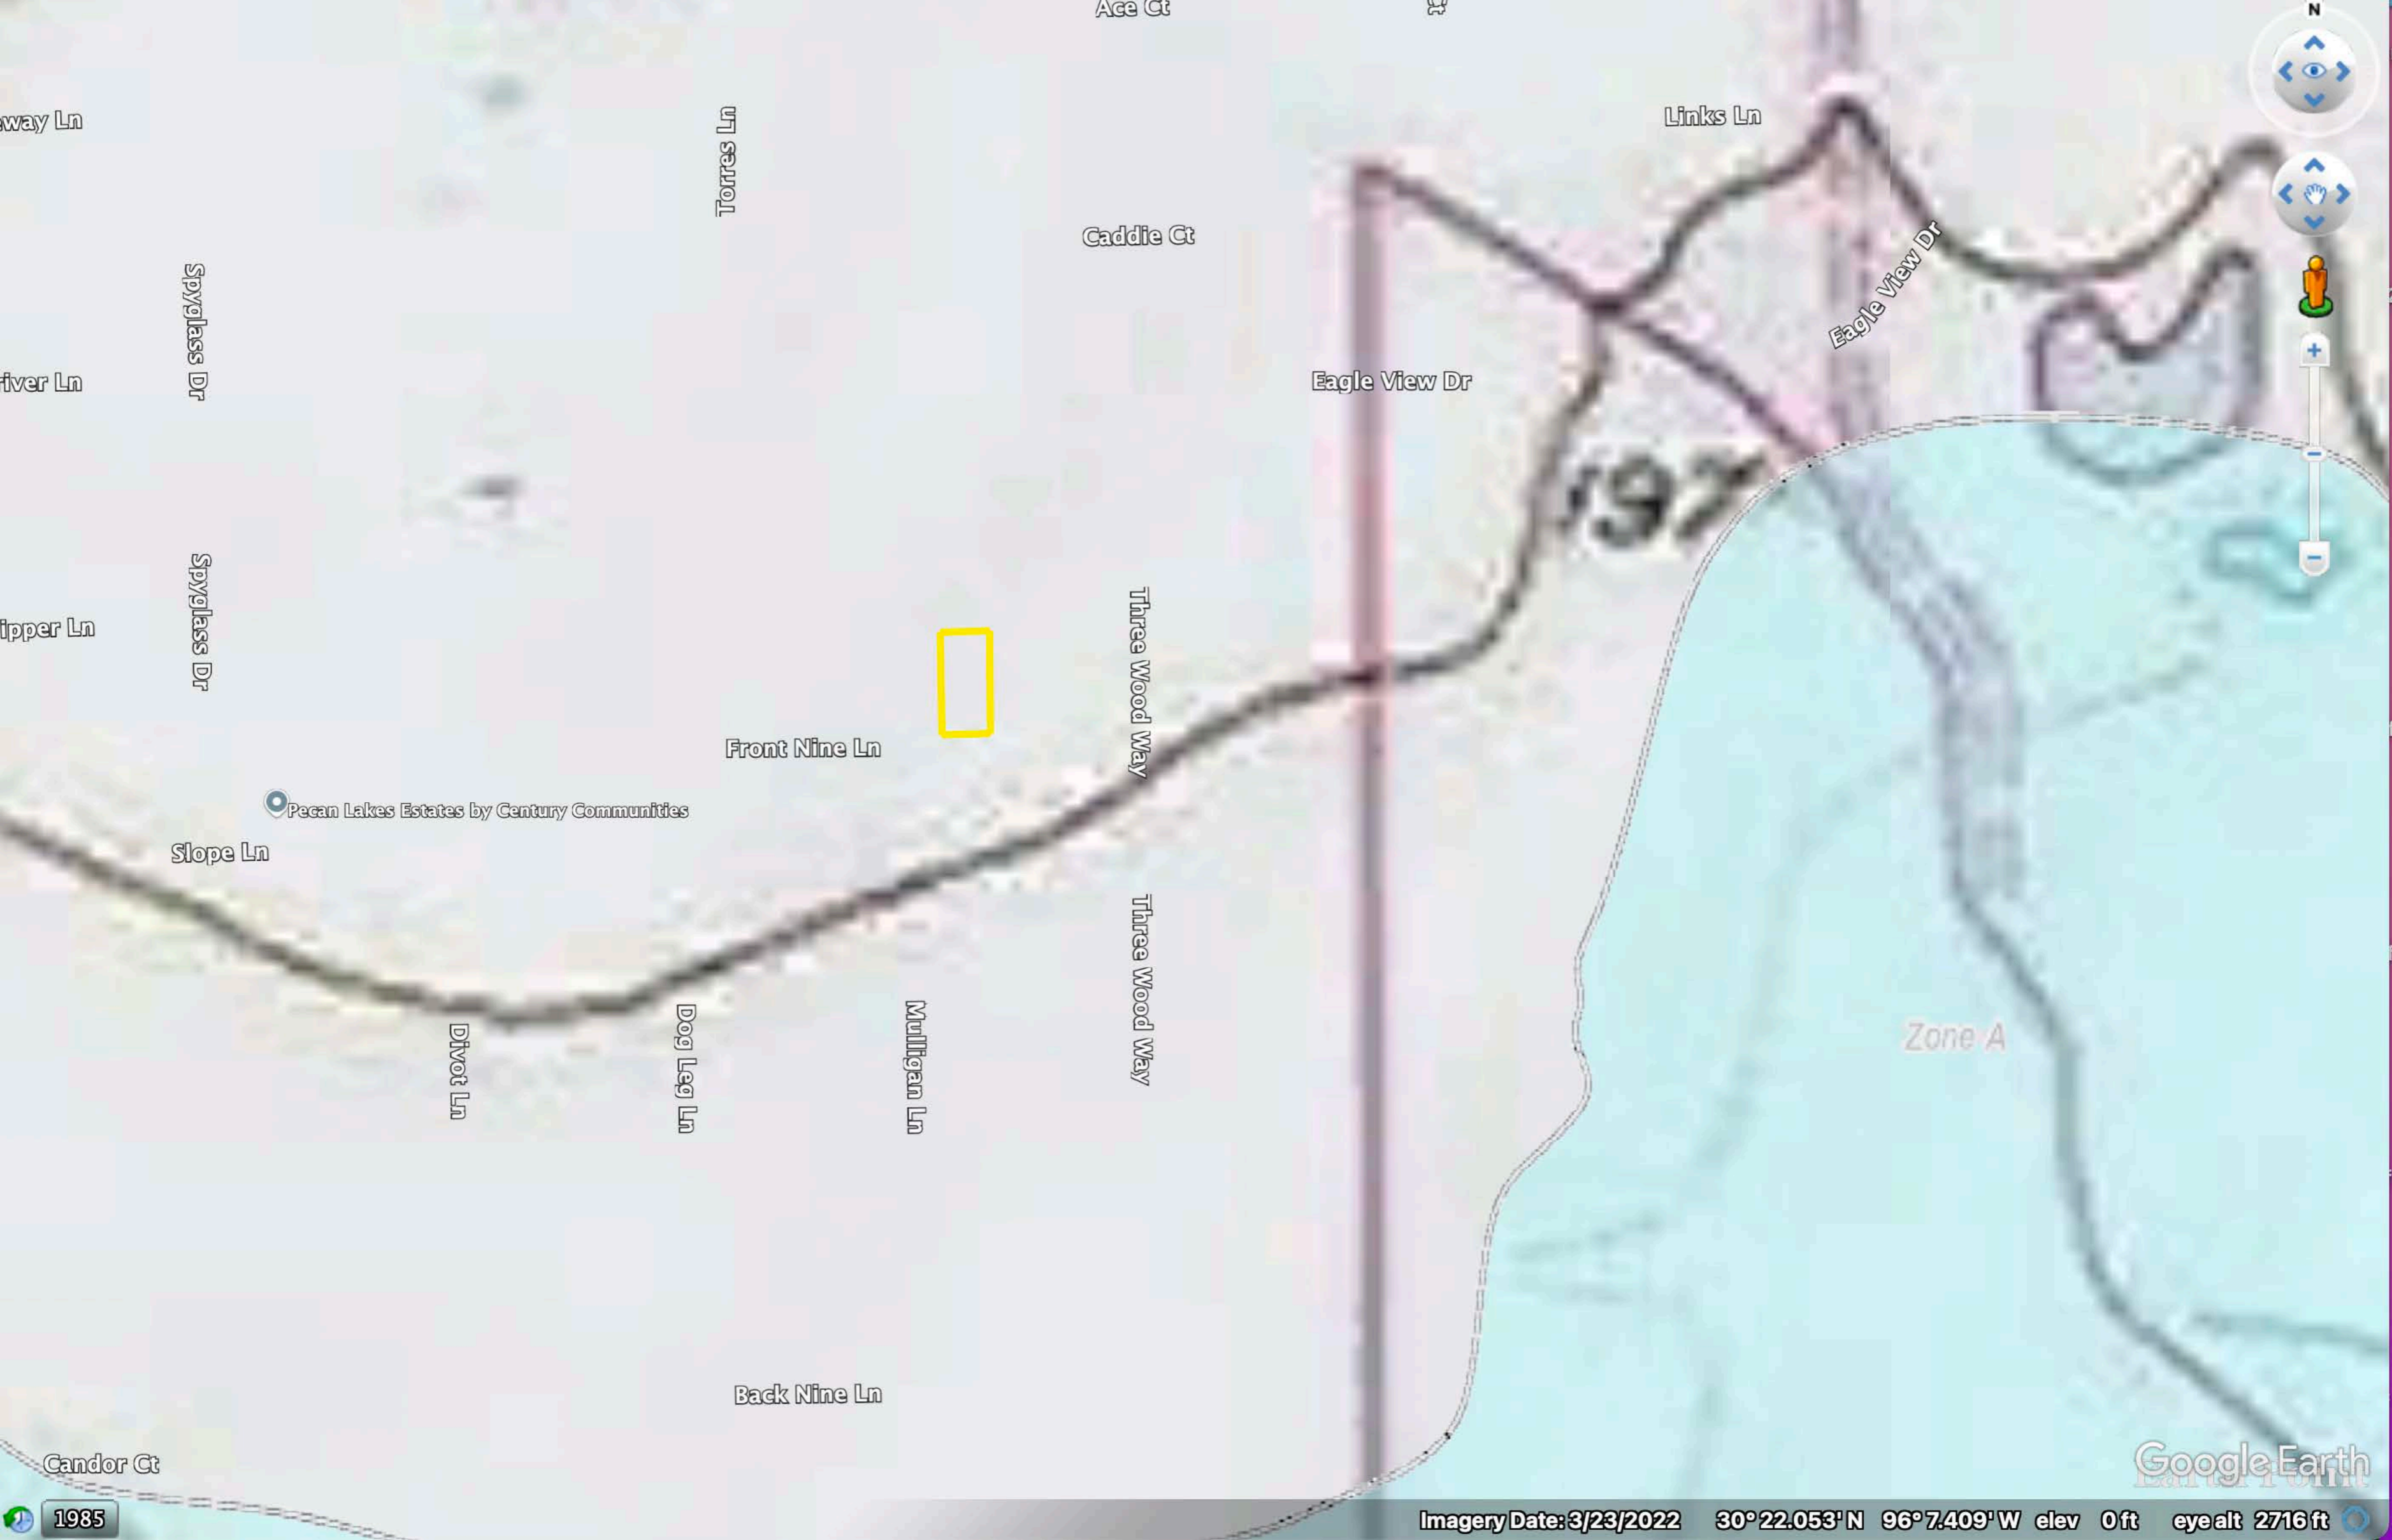

Dog Leg Ln

Mulligan Ln

Front Nine Ln

Back Nine Ln

Torres Ln

Caddie Ct

Three Wood Way

Three Wood Way

Eagle View Dr

Links Ln

Eagle View Dr

Zone A

Google Earth

1985

Imagery Date: 3/23/2022 30°22.009' N 96°7.337' W elev 0 ft eye alt 2716 ft

Three Wood Way

BsA

Front Nine Ln

Front Nine Ln

Front Nine Ln

Mulligan Ln

Three

Google Earth

1985

Imagery Date: 3/23/2022 30° 22.026' N 96° 7.386' W elev 0 ft eye alt 572ft

PDF

Candor Ct

1985

Imagery Date: 3/23/2022 30° 22.053' N 96° 7.409' W elev 0ft eyealt 2716ft